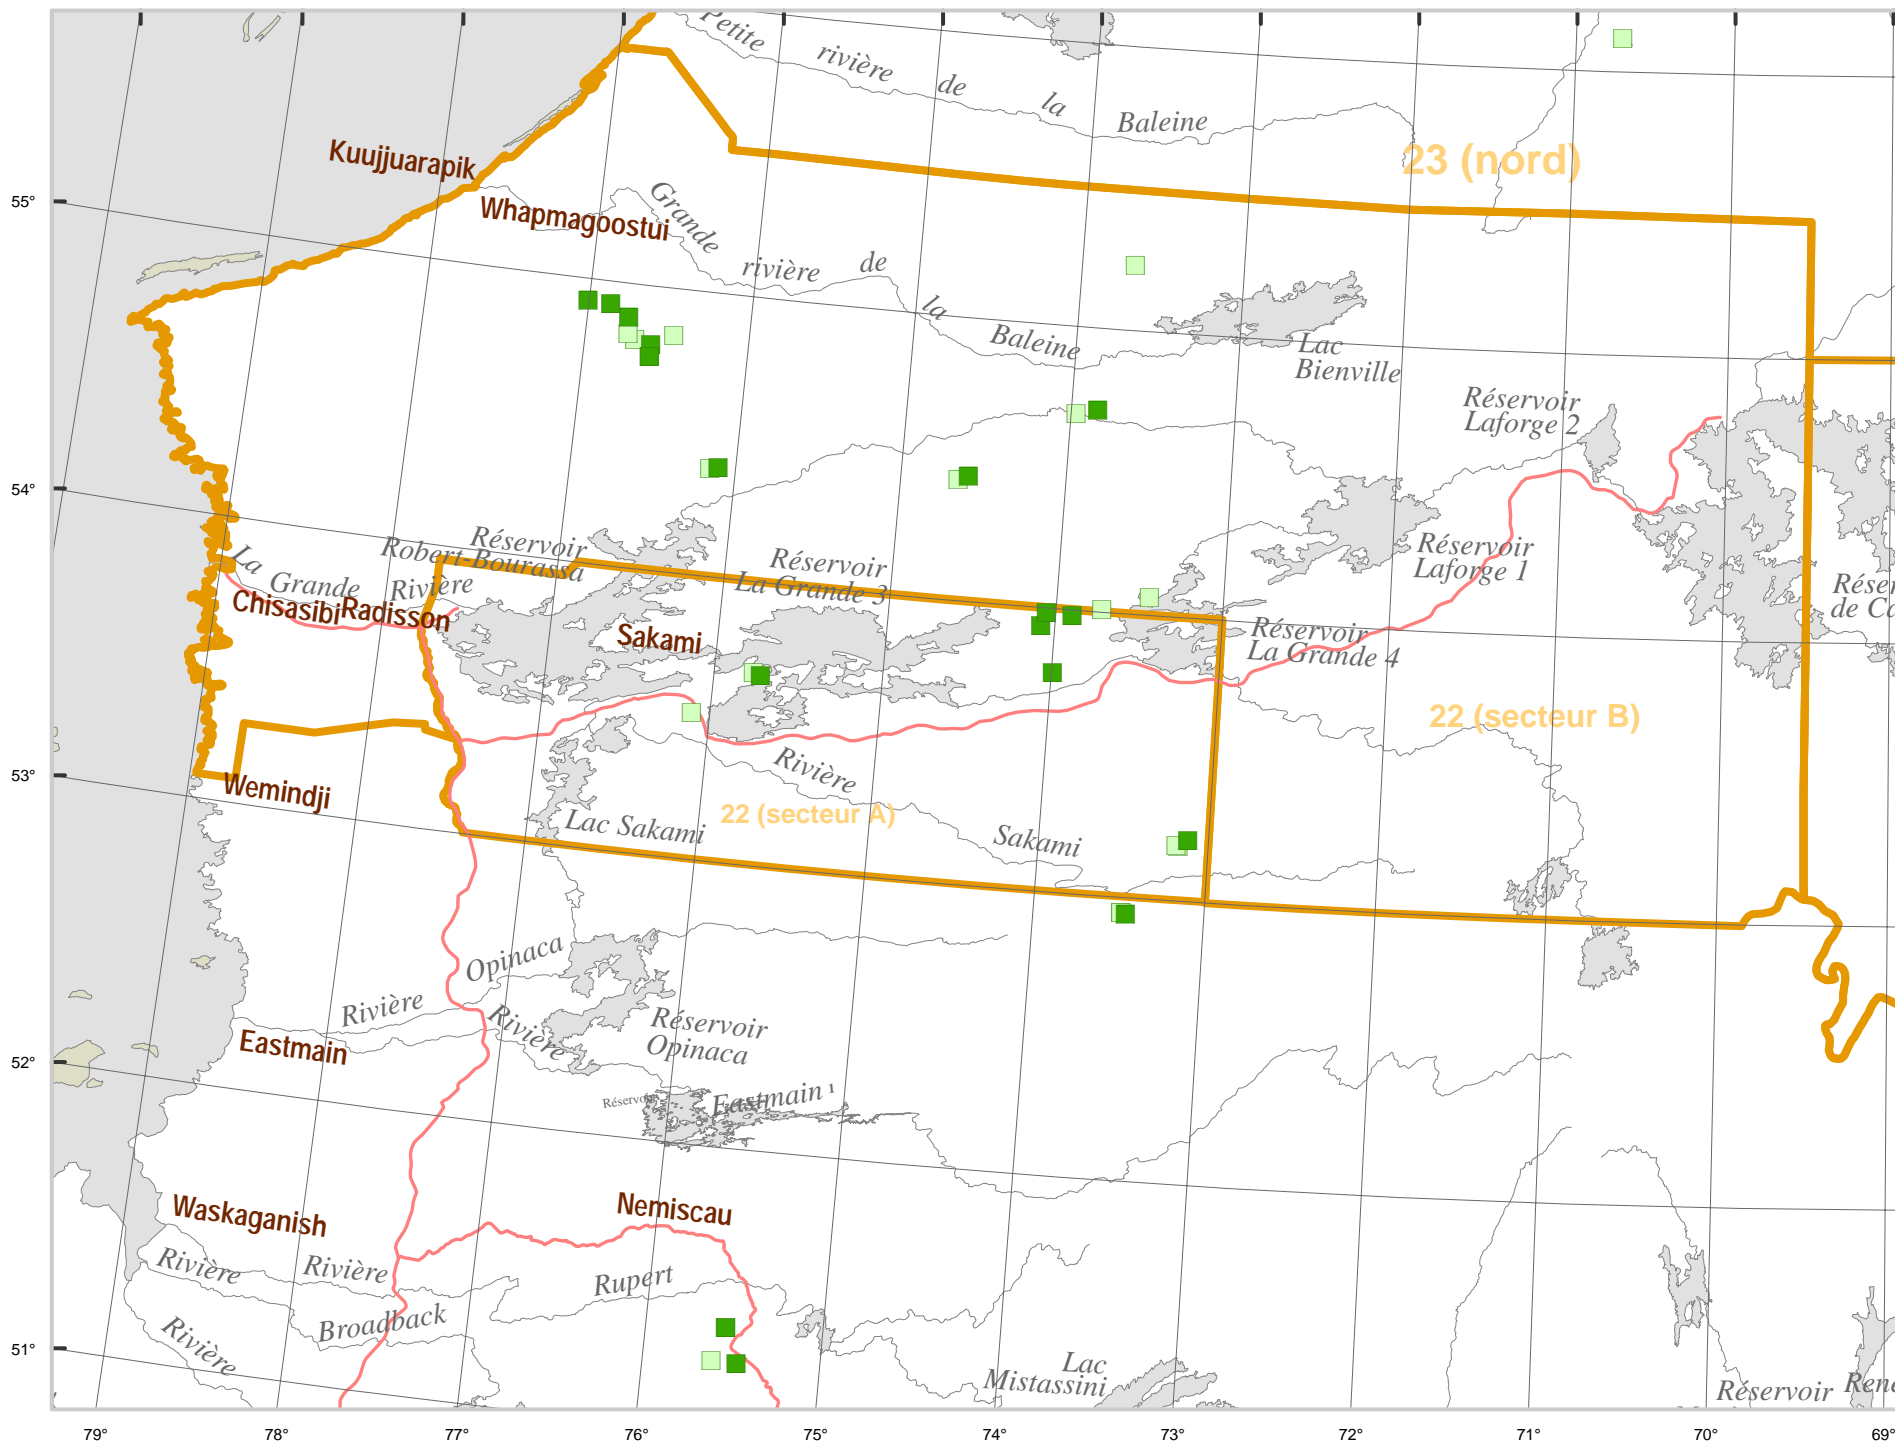

MONITORING OF CARIBOU MIGRATION BY SATELLITE TELEMETRY

March 23 to March 30, 2009

Rivière-aux-Feuilles herd

- March 30 location
- March 23 location

Others Observations

- New individual
- X Mortality
- ▶▶▶▶ Movement

Territorial Divisions

- Boundary of hunting zones
- Québec - Newfoundland-and-Labrador border (this border is not final)

Metadata

Map Projection Lambert Conic Projection with two standart parallels (46th and 60th)

0 100 km

Realization

Ministère des Ressources naturelles et de la Faune, Direction de l'aménagement de la faune du Nord-du-Québec.

© Gouvernement du Québec, 2009

Pour nous joindre : MRNF 418 748-7701