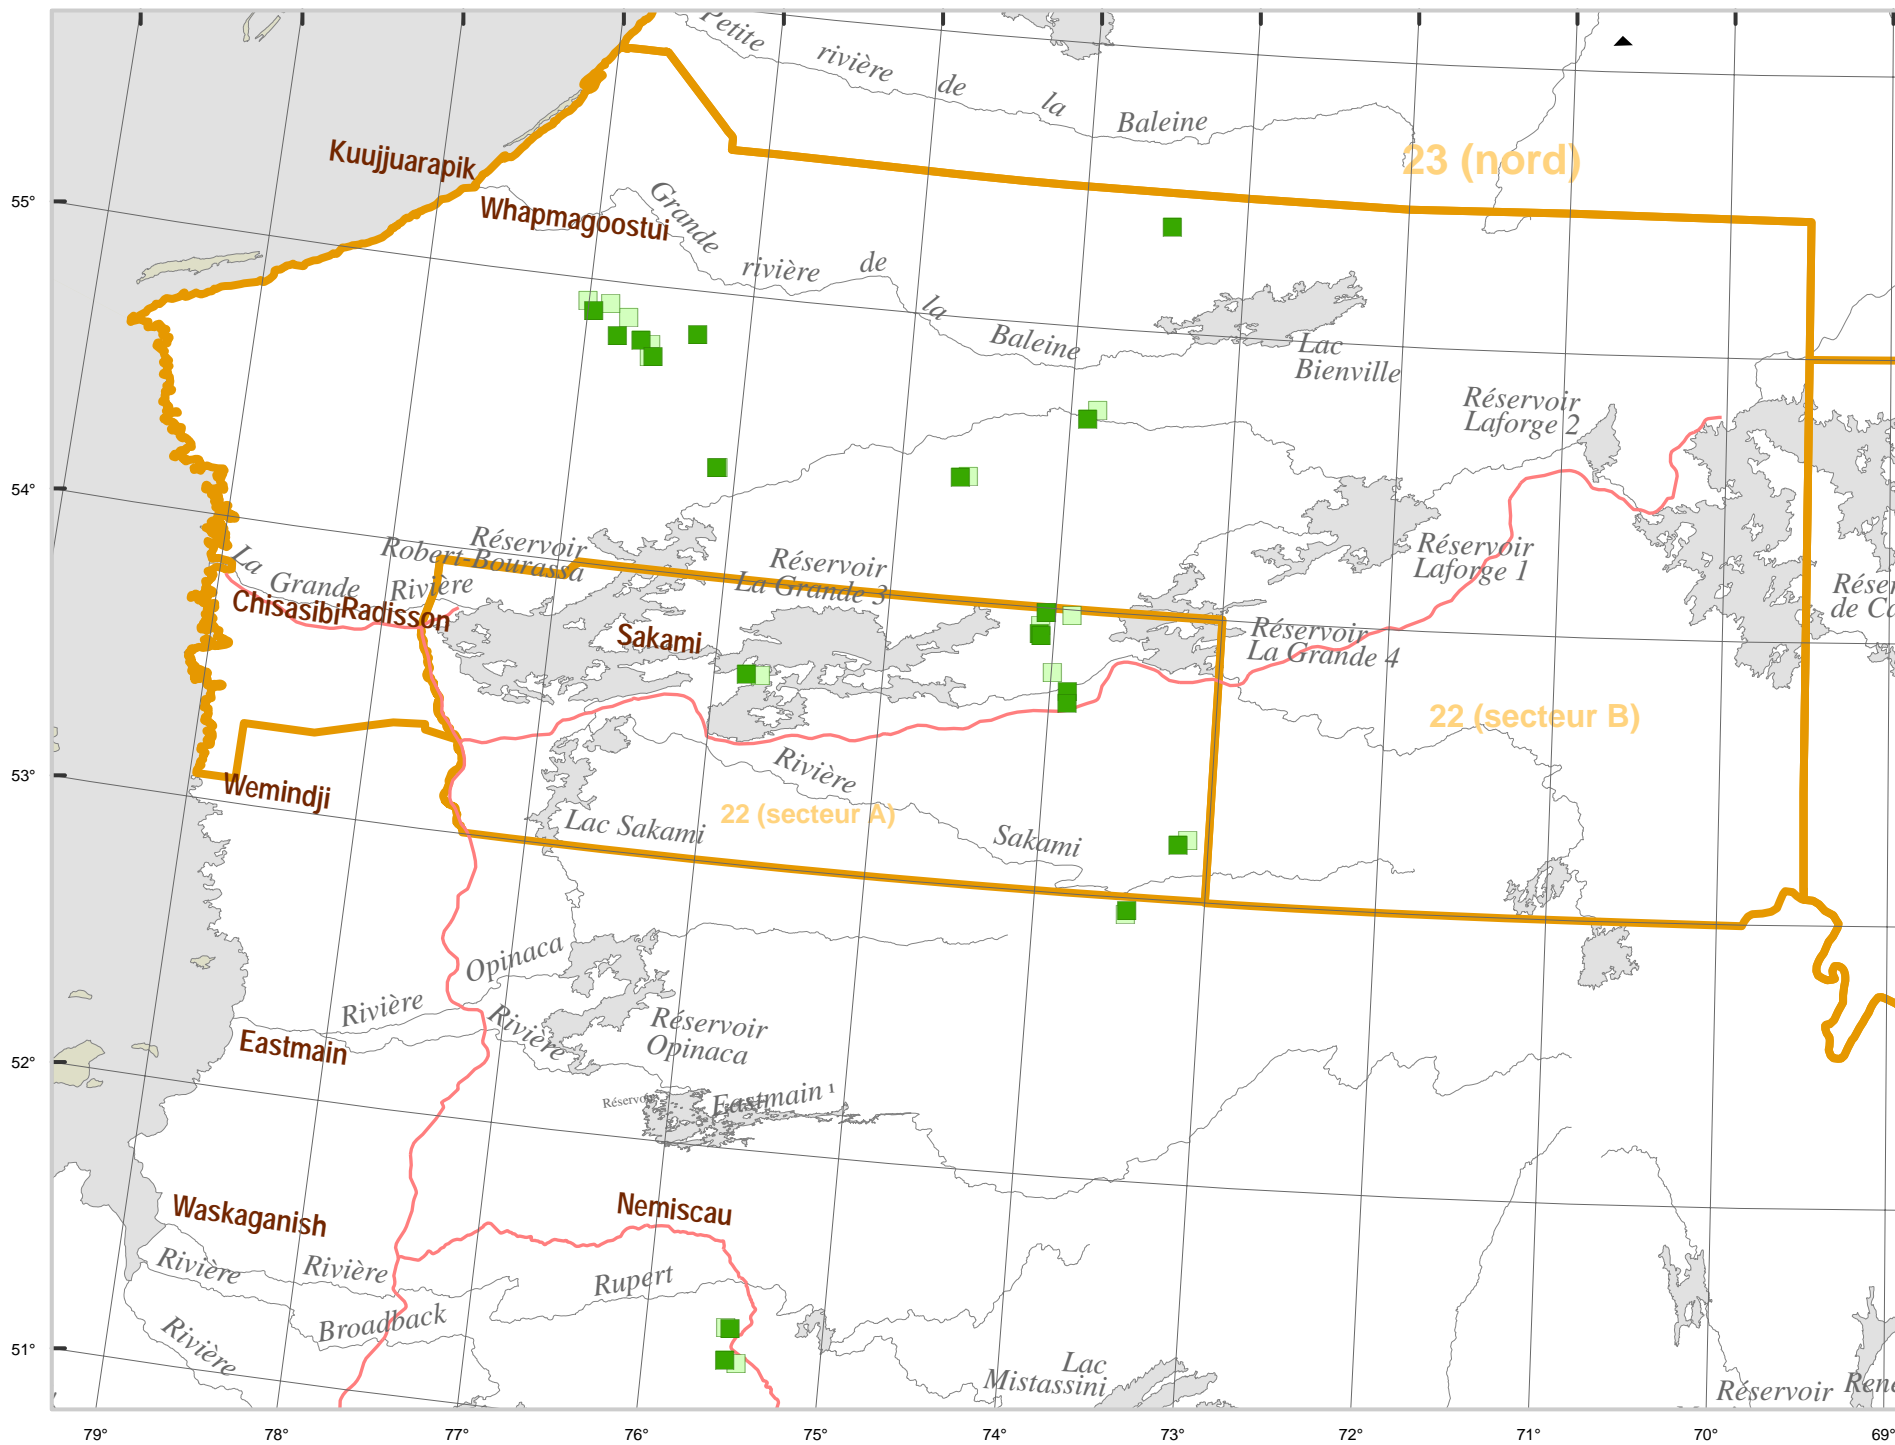

MONITORING OF CARIBOU MIGRATION BY SATELLITE TELEMETRY

March 30 to April 06, 2009

Rivière-aux-Feuilles herd

- April 06 location
- March 30 location

Others Observations

- New individual
- X Mortality
- ▶▶▶▶ Movement

Territorial Divisions

- Boundary of hunting zones
- Québec - Newfoundland-and-Labrador border (this border is not final)

Metadata

Map Projection Lambert Conic Projection with two standart parallels (46th and 60th)

0 100 km

Realization

Ministère des Ressources naturelles et de la Faune,
Direction de l'aménagement de la faune du Nord-du-Québec.

© Gouvernement du Québec, 2009

Pour nous joindre : MRNF 418 748-7701