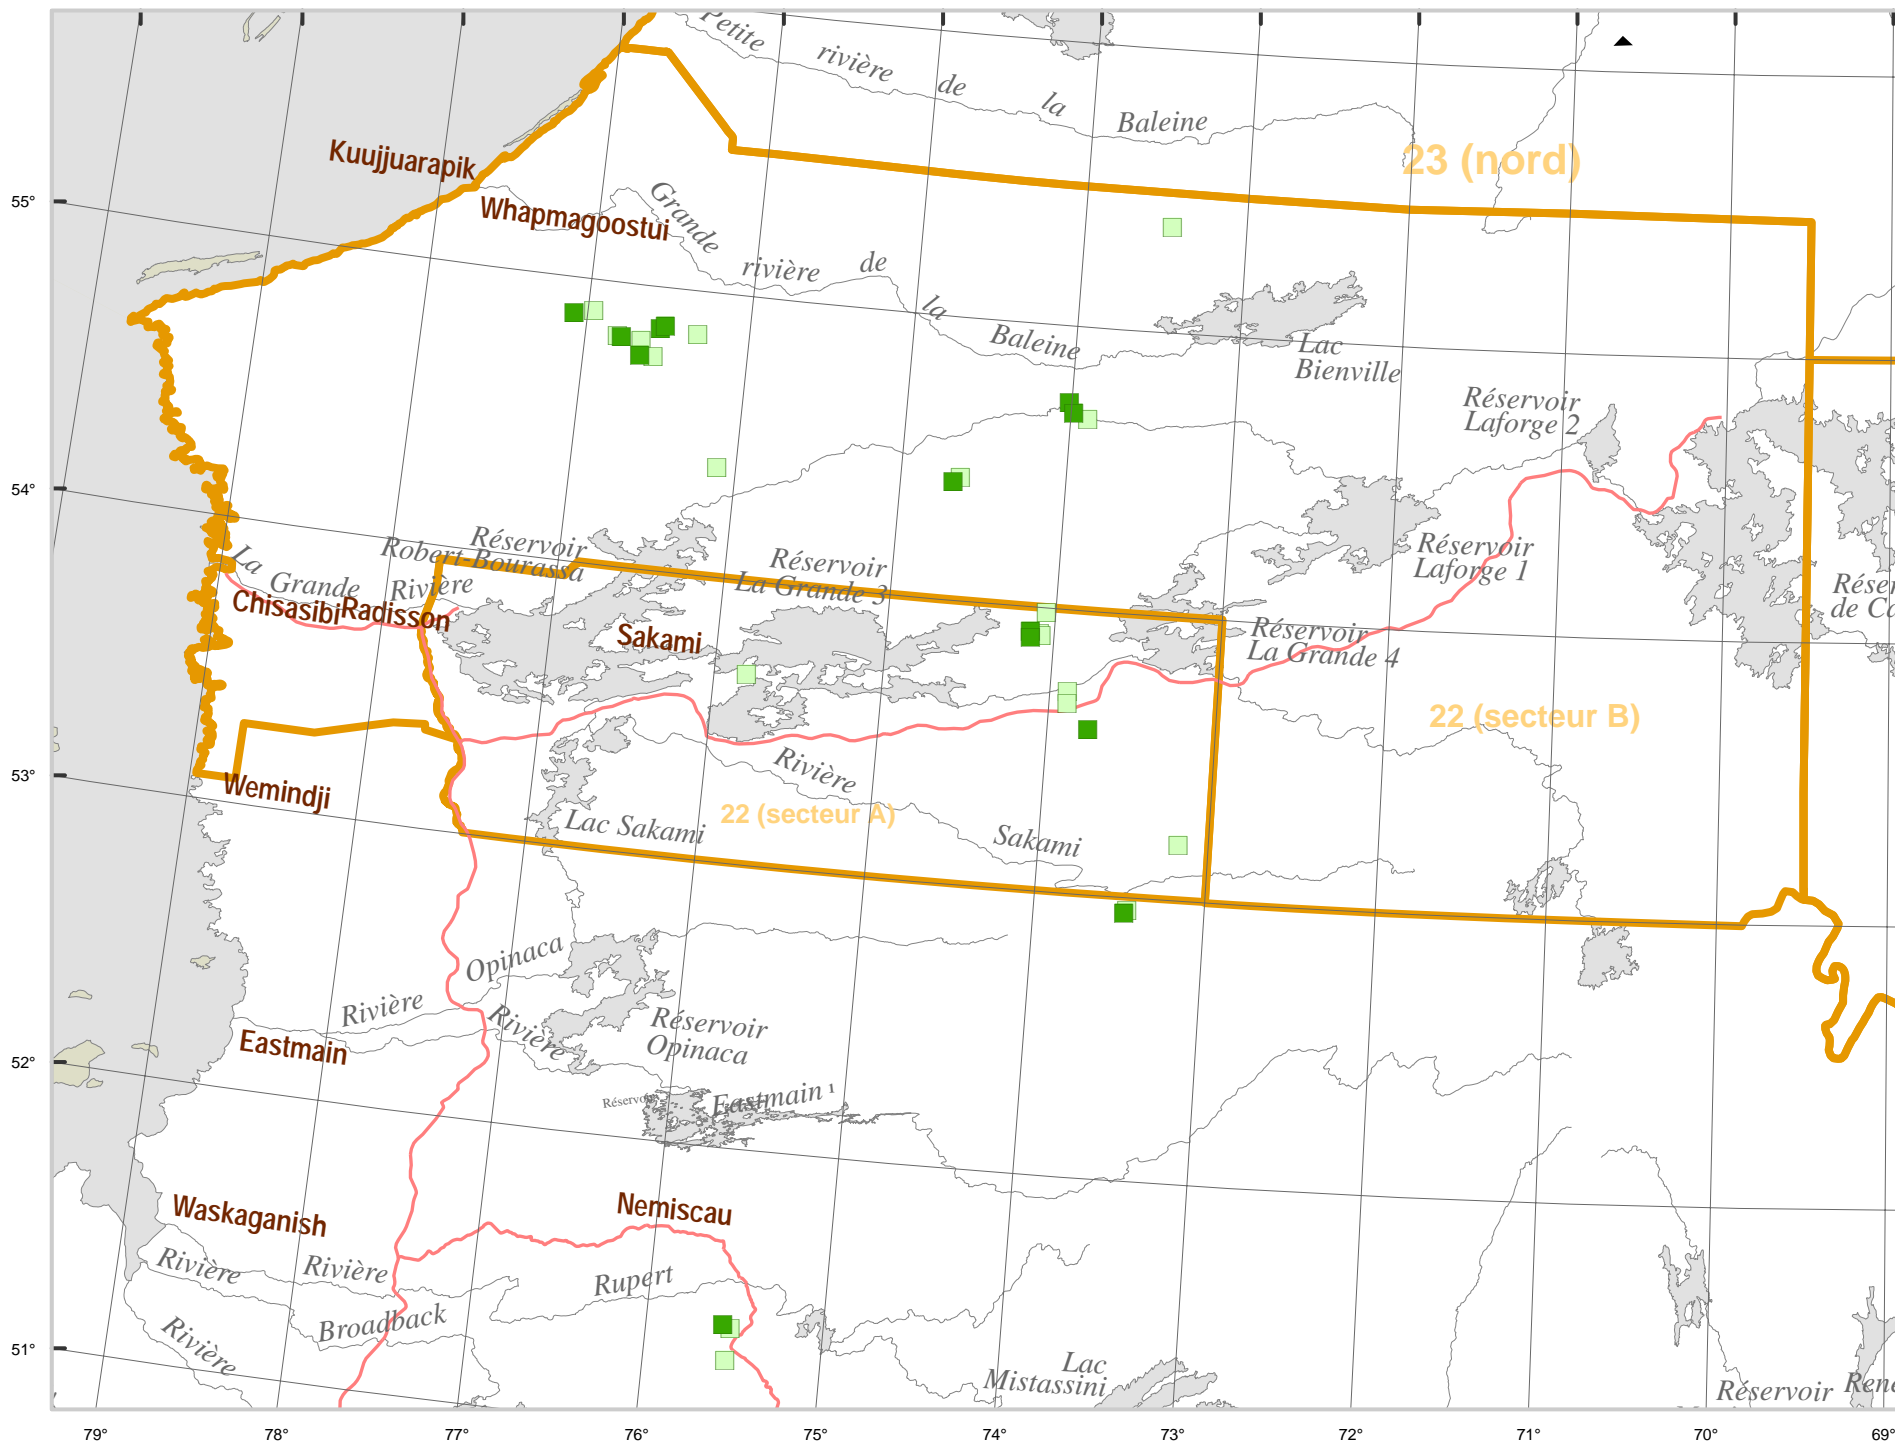

MONITORING OF CARIBOU MIGRATION BY SATELLITE TELEMETRY

April 06 to April 13, 2009

Rivière-aux-Feuilles herd

- April 13 location
- April 06 location

Others Observations

- New individual
- X Mortality
- ▶▶▶▶ Movement

Territorial Divisions

- Boundary of hunting zones
- Québec - Newfoundland-and-Labrador border (this border is not final)

Metadata

Map Projection Lambert Conic Projection with two standart parallels (46th and 60th)

0 100 km

Realization

Ministère des Ressources naturelles et de la Faune,
Direction de l'aménagement de la faune du Nord-du-Québec.

© Gouvernement du Québec, 2009

Pour nous joindre : MRNF 418 748-7701