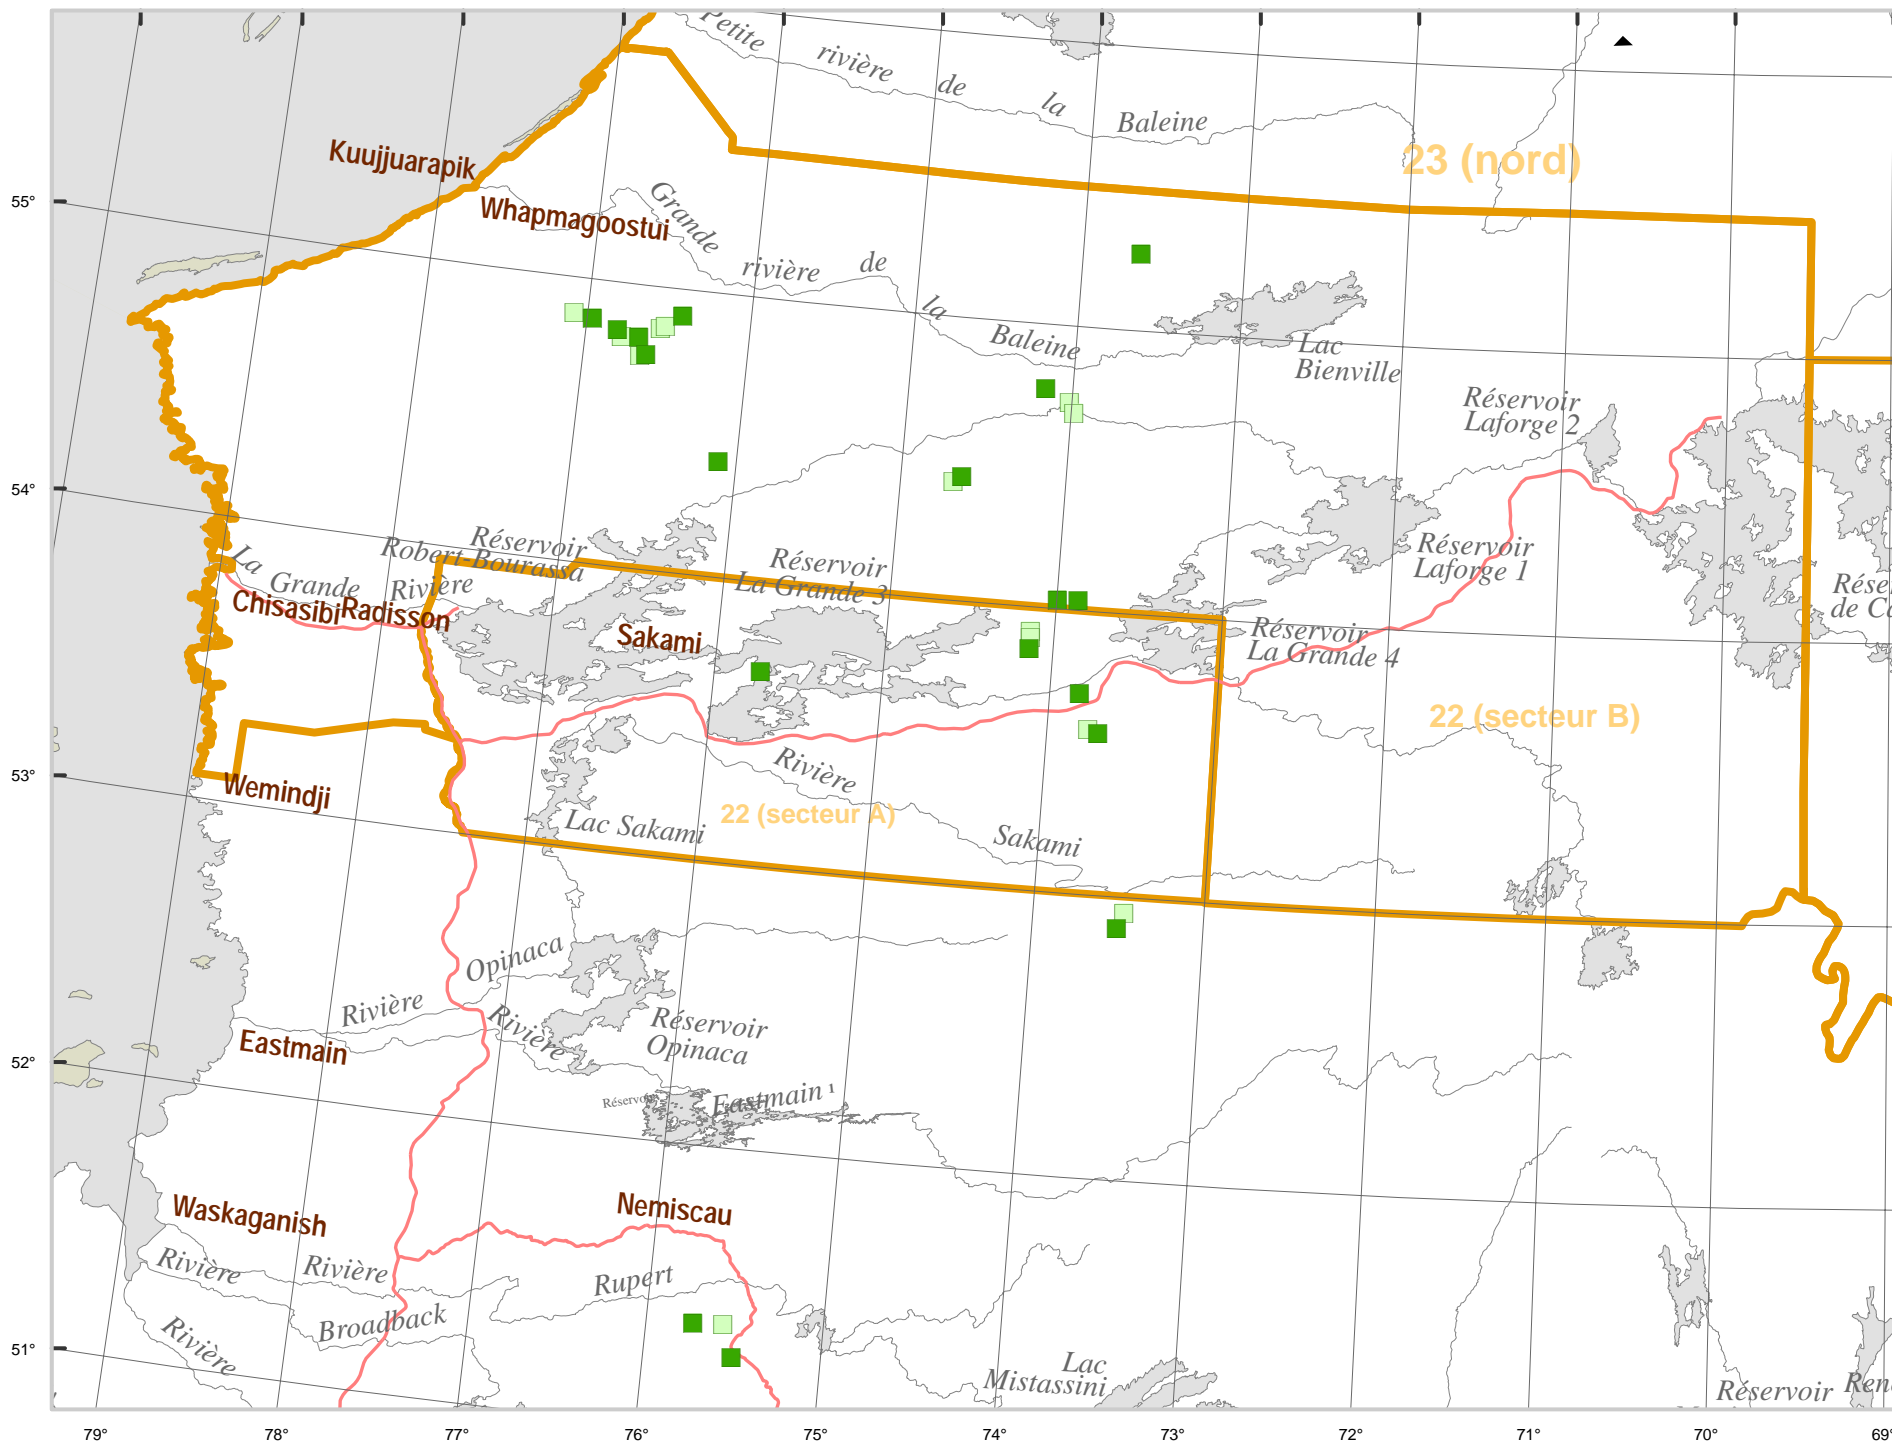

MONITORING OF CARIBOU MIGRATION BY SATELLITE TELEMETRY

April 13 to April 20, 2009

Rivière-aux-Feuilles herd

- April 20 location
- April 13 location

Others Observations

- New individual
- X Mortality
- ▶▶▶▶ Movement

Territorial Divisions

- Boundary of hunting zones
- Québec - Newfoundland-and-Labrador border (this border is not final)

Metadata

Map Projection Lambert Conic Projection with two standart parallels (46th and 60th)

0 100 km

Realization

Ministère des Ressources naturelles et de la Faune, Direction de l'aménagement de la faune du Nord-du-Québec.

© Gouvernement du Québec, 2009

Pour nous joindre : MRNF 418 748-7701