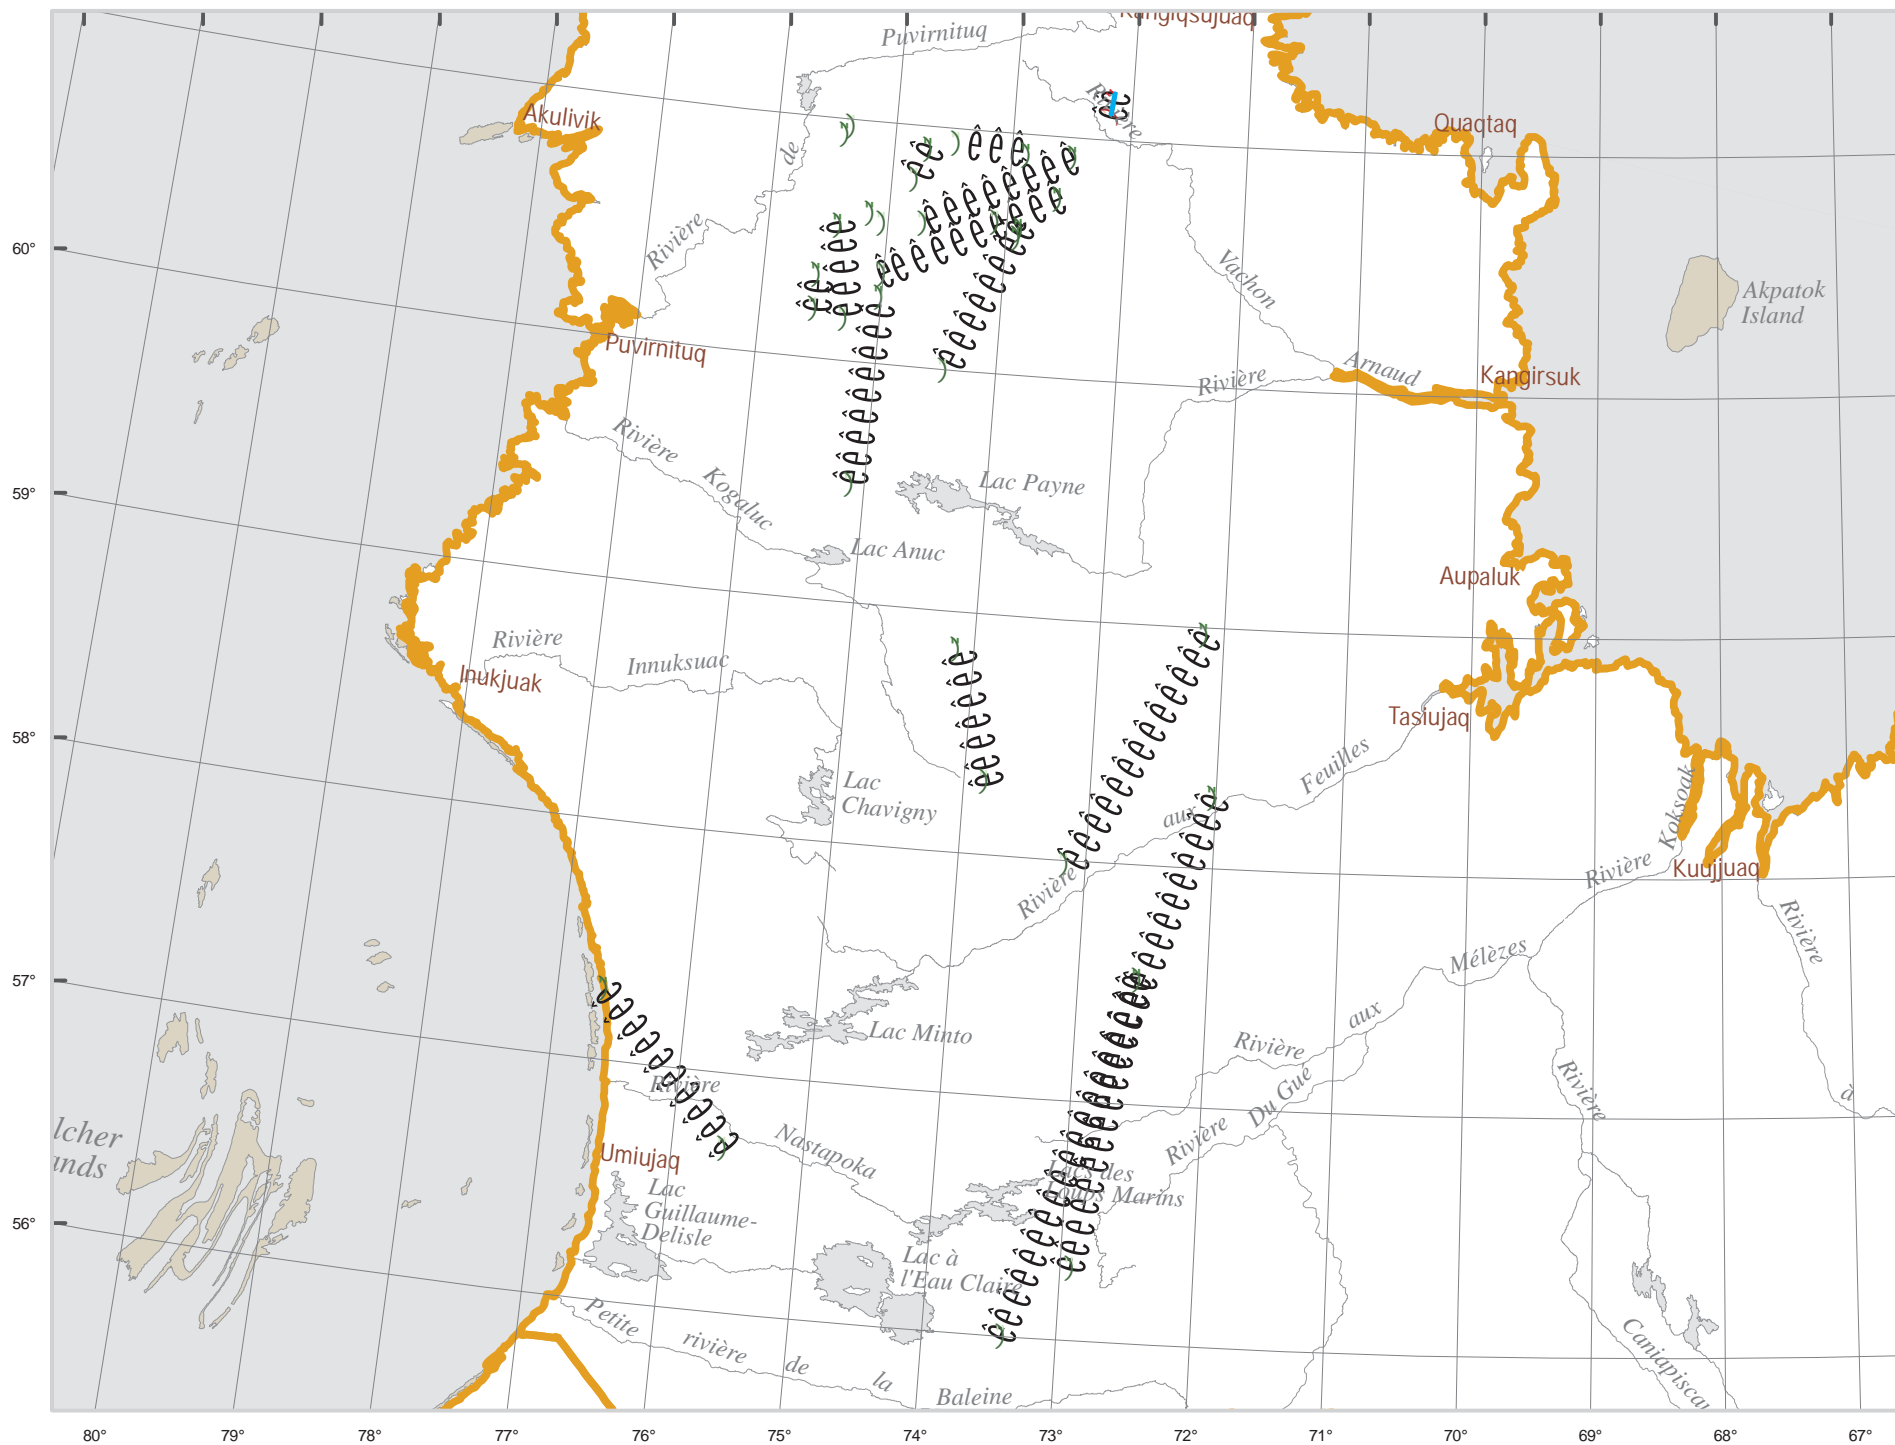

MONITORING OF CARIBOU MIGRATION BY SATELLITE TELEMETRY

June 15 to June 22, 2009

Rivière-aux-Feuilles herd

- ⌋ June 22 location
- ⌋ June 15 location

Others Observations

- ! New individual
- ŷ Mortality
- êêêê Movement

Territorial Divisions

- Boundary of hunting zones
- - - Québec - Newfoundland-and-Labrador border (this border is not final)

Metadata

Map Projection Lambert Conic Projection with two standart parallels (46th and 60th)

0 100 km

Realization

Ministère des Ressources naturelles et de la Faune, Direction de l'aménagement de la faune du Nord-du-Québec.

© Gouvernement du Québec, 2009

Pour nous joindre : MRNF 418 748-7701

Ressources naturelles et Faune

Québec