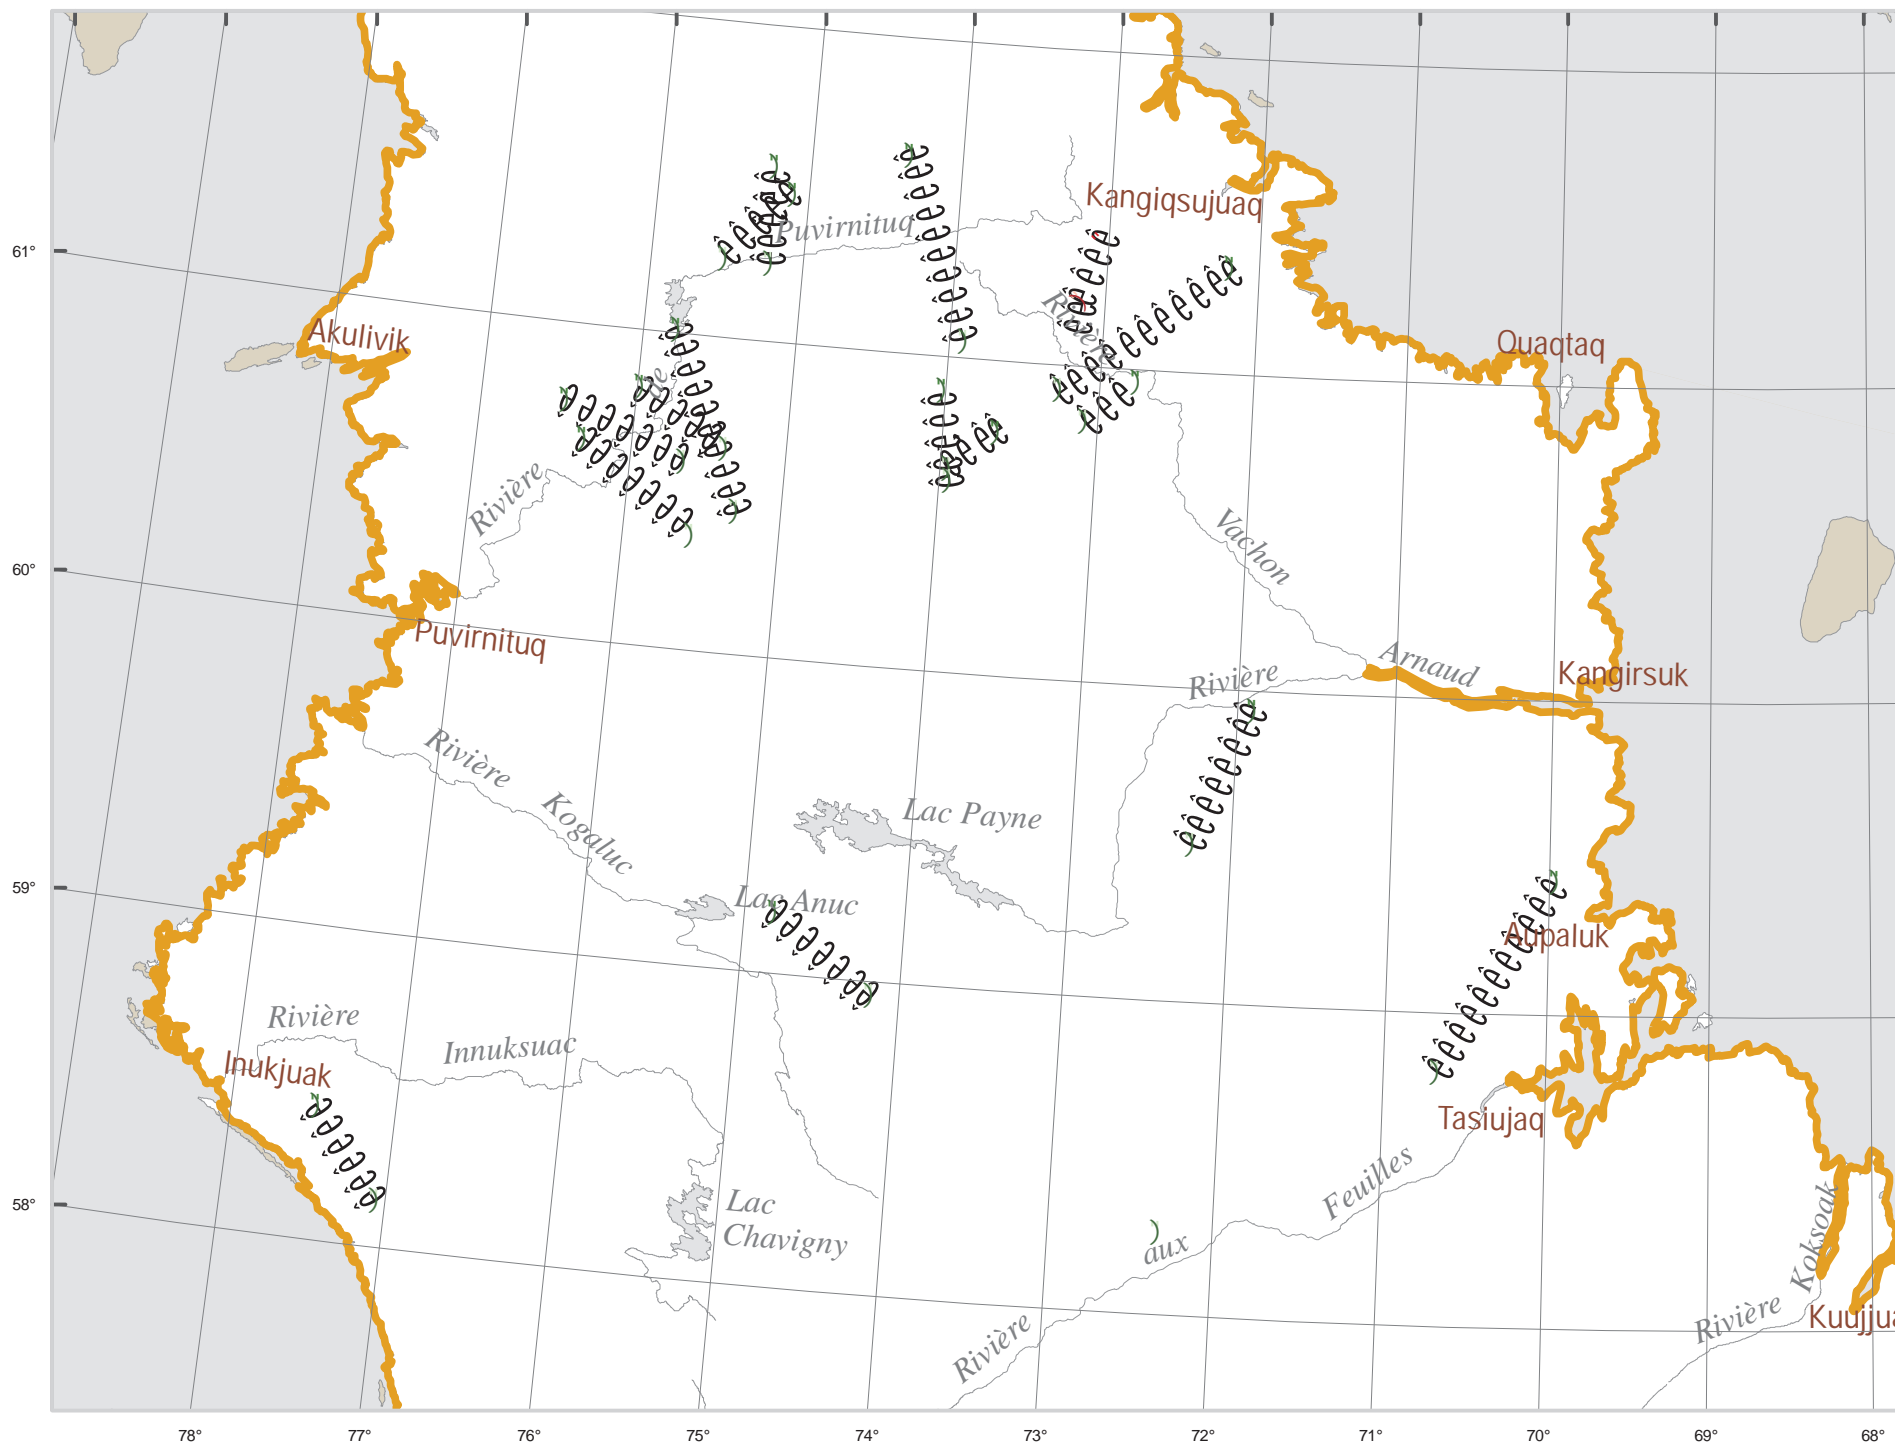

MONITORING OF CARIBOU MIGRATION BY SATELLITE TELEMETRY

June 29 to July 06, 2009

Rivière-aux-Feuilles herd

- July 06 location
- June 29 location

Others Observations

- New individual
- Mortality
- Movement

Territorial Divisions

- Boundary of hunting zones
- Québec - Newfoundland-and-Labrador border (this border is not final)

Metadata

Map Projection Lambert Conic Projection with two standart parallels (46th and 60th)

0 100 km

Realization