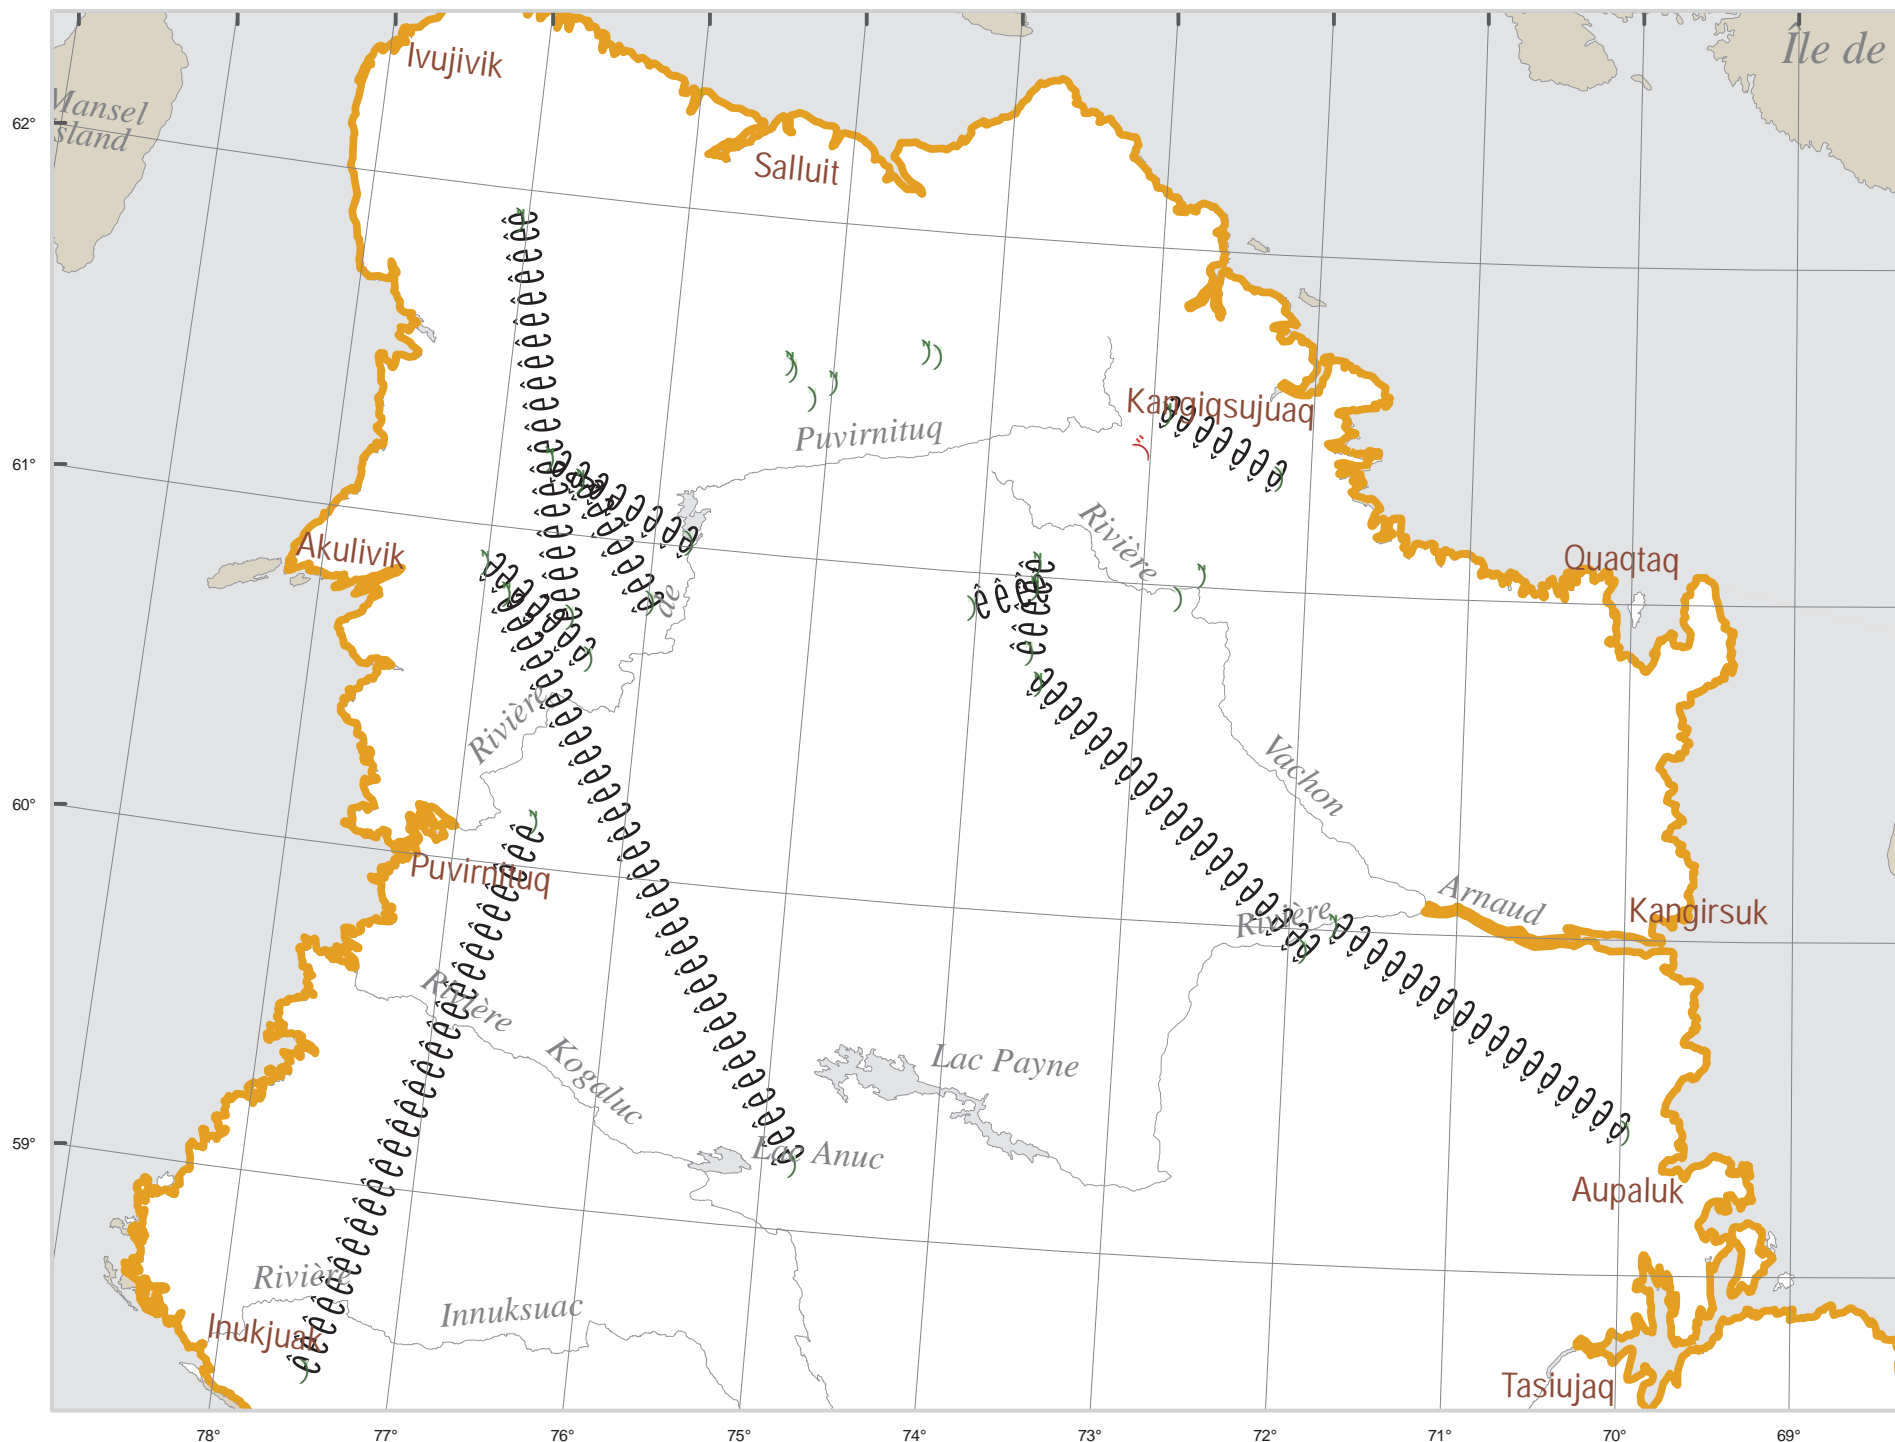

MONITORING OF CARIBOU MIGRATION BY SATELLITE TELEMETRY

July 06 to July 13, 2009

Rivière-aux-Feuilles herd

- ⌋ July 13 location
- ⌋ July 06 location

Others Observations

- ! New individual
- ŷ Mortality
- êêêê Movement

Territorial Divisions

- Boundary of hunting zones
- - - Québec - Newfoundland-and-Labrador border (this border is not final)

Metadata

Map Projection Lambert Conic Projection
with two standart parallels (46th and 60th)

0 100 km

Realization

Ministère des Ressources naturelles et de la Faune,
Direction de l'aménagement de la faune du Nord-du-Québec.

© Gouvernement du Québec, 2009

Pour nous joindre : MRNF 418 748-7701

Ressources naturelles
et Faune

Québec