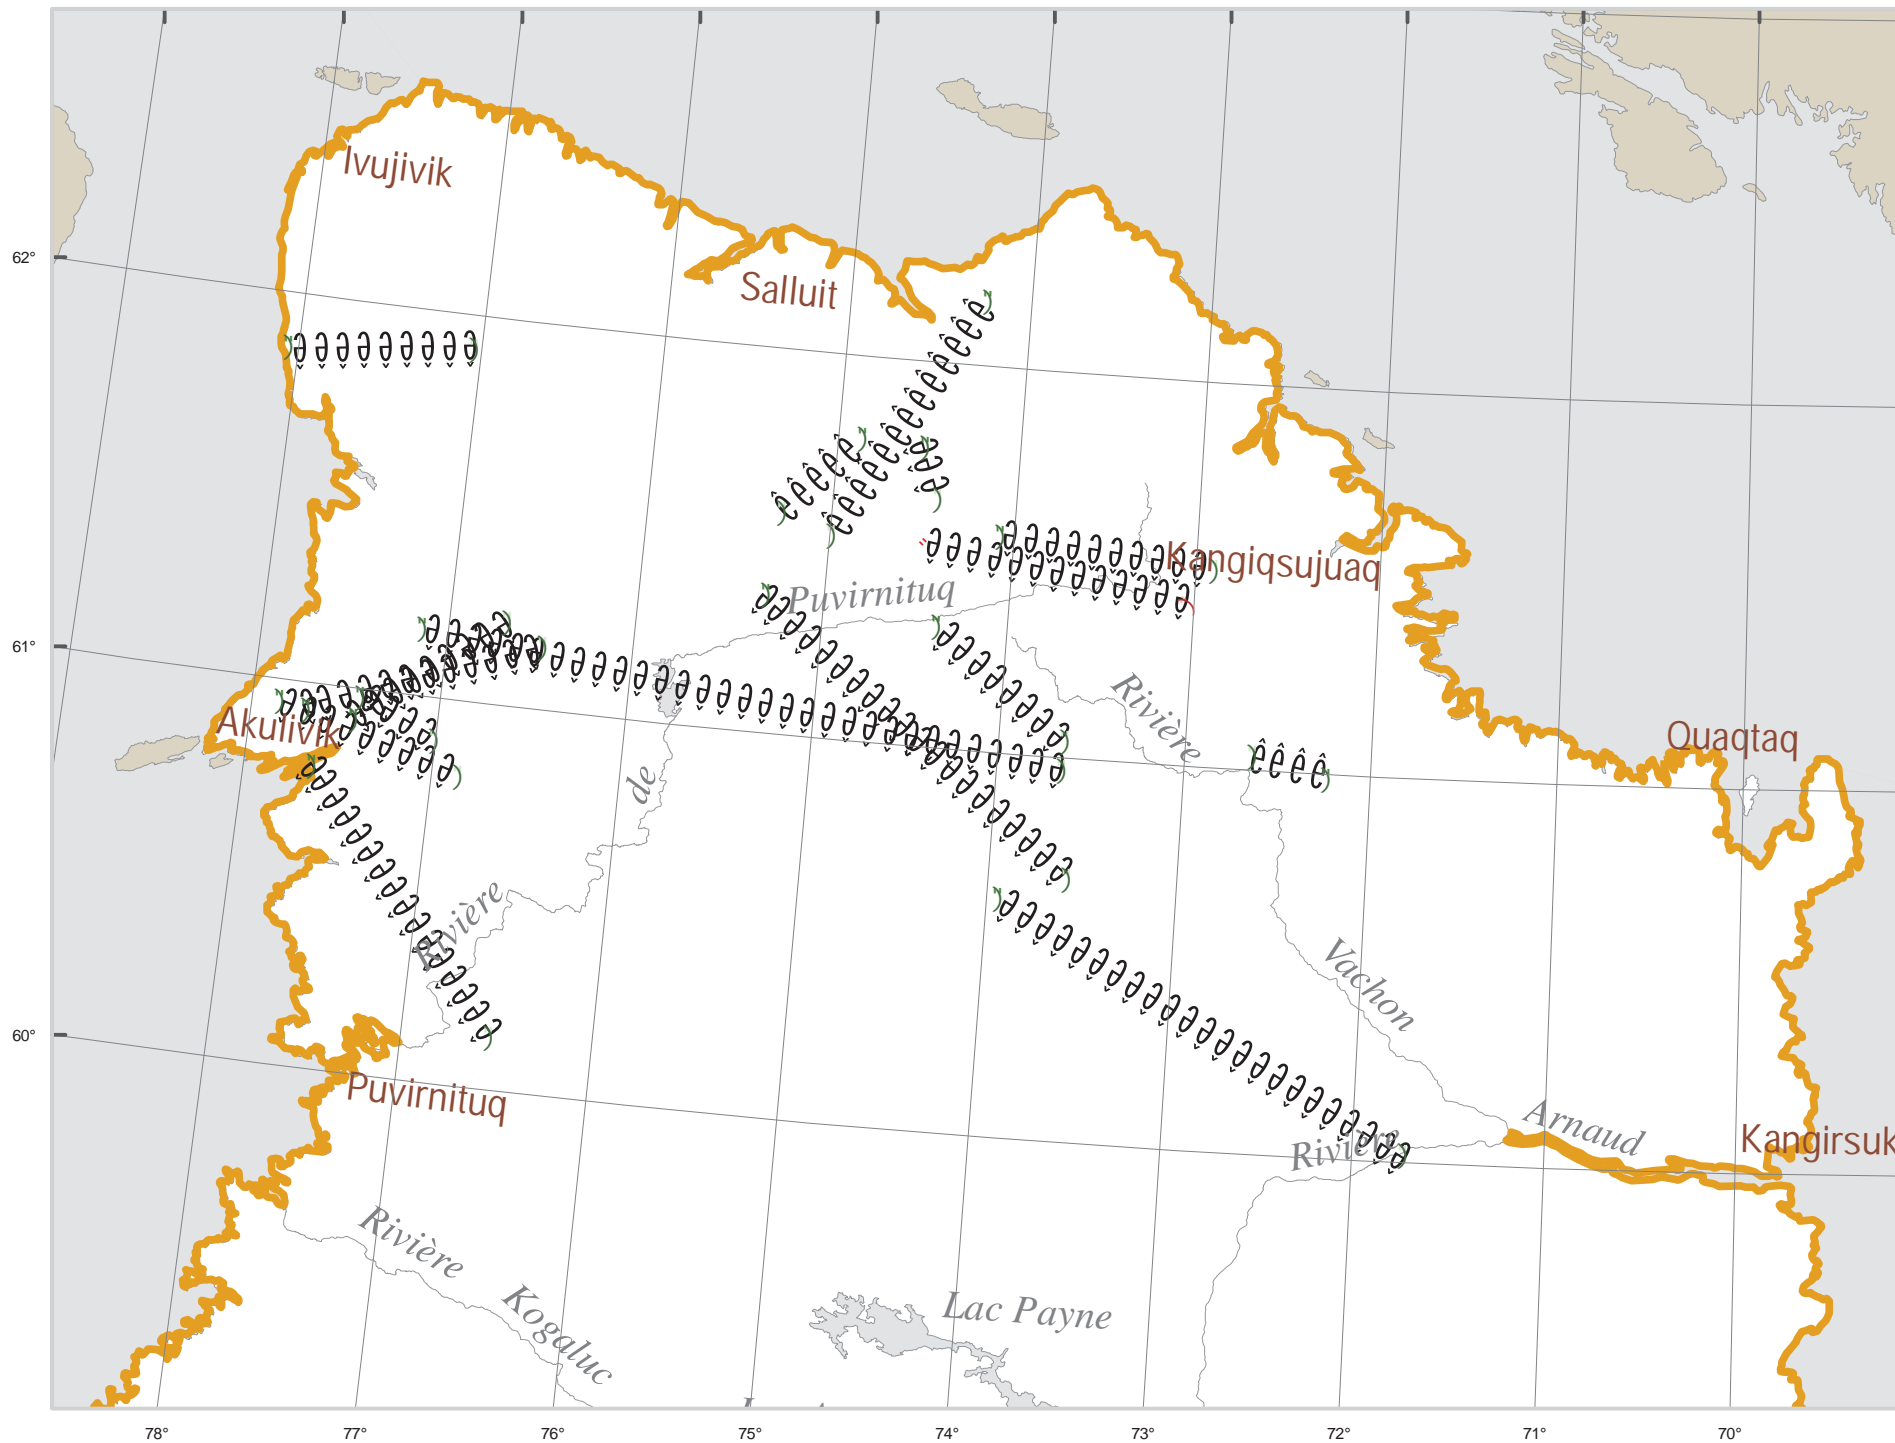

MONITORING OF CARIBOU MIGRATION BY SATELLITE TELEMETRY

July 13 to July 20, 2009

Rivière-aux-Feuilles herd

- July 20 location
- July 13 location

Others Observations

- New individual
- Mortality
- Movement

Territorial Divisions

- Boundary of hunting zones
- Québec - Newfoundland-and-Labrador border (this border is not final)

Metadata

Map Projection Lambert Conic Projection with two standart parallels (46th and 60th)

0 100 km

Realization

Ministère des Ressources naturelles et de la Faune, Direction de l'aménagement de la faune du Nord-du-Québec.

© Gouvernement du Québec, 2009

Pour nous joindre : MRNF 418 748-7701

Ressources naturelles
et Faune