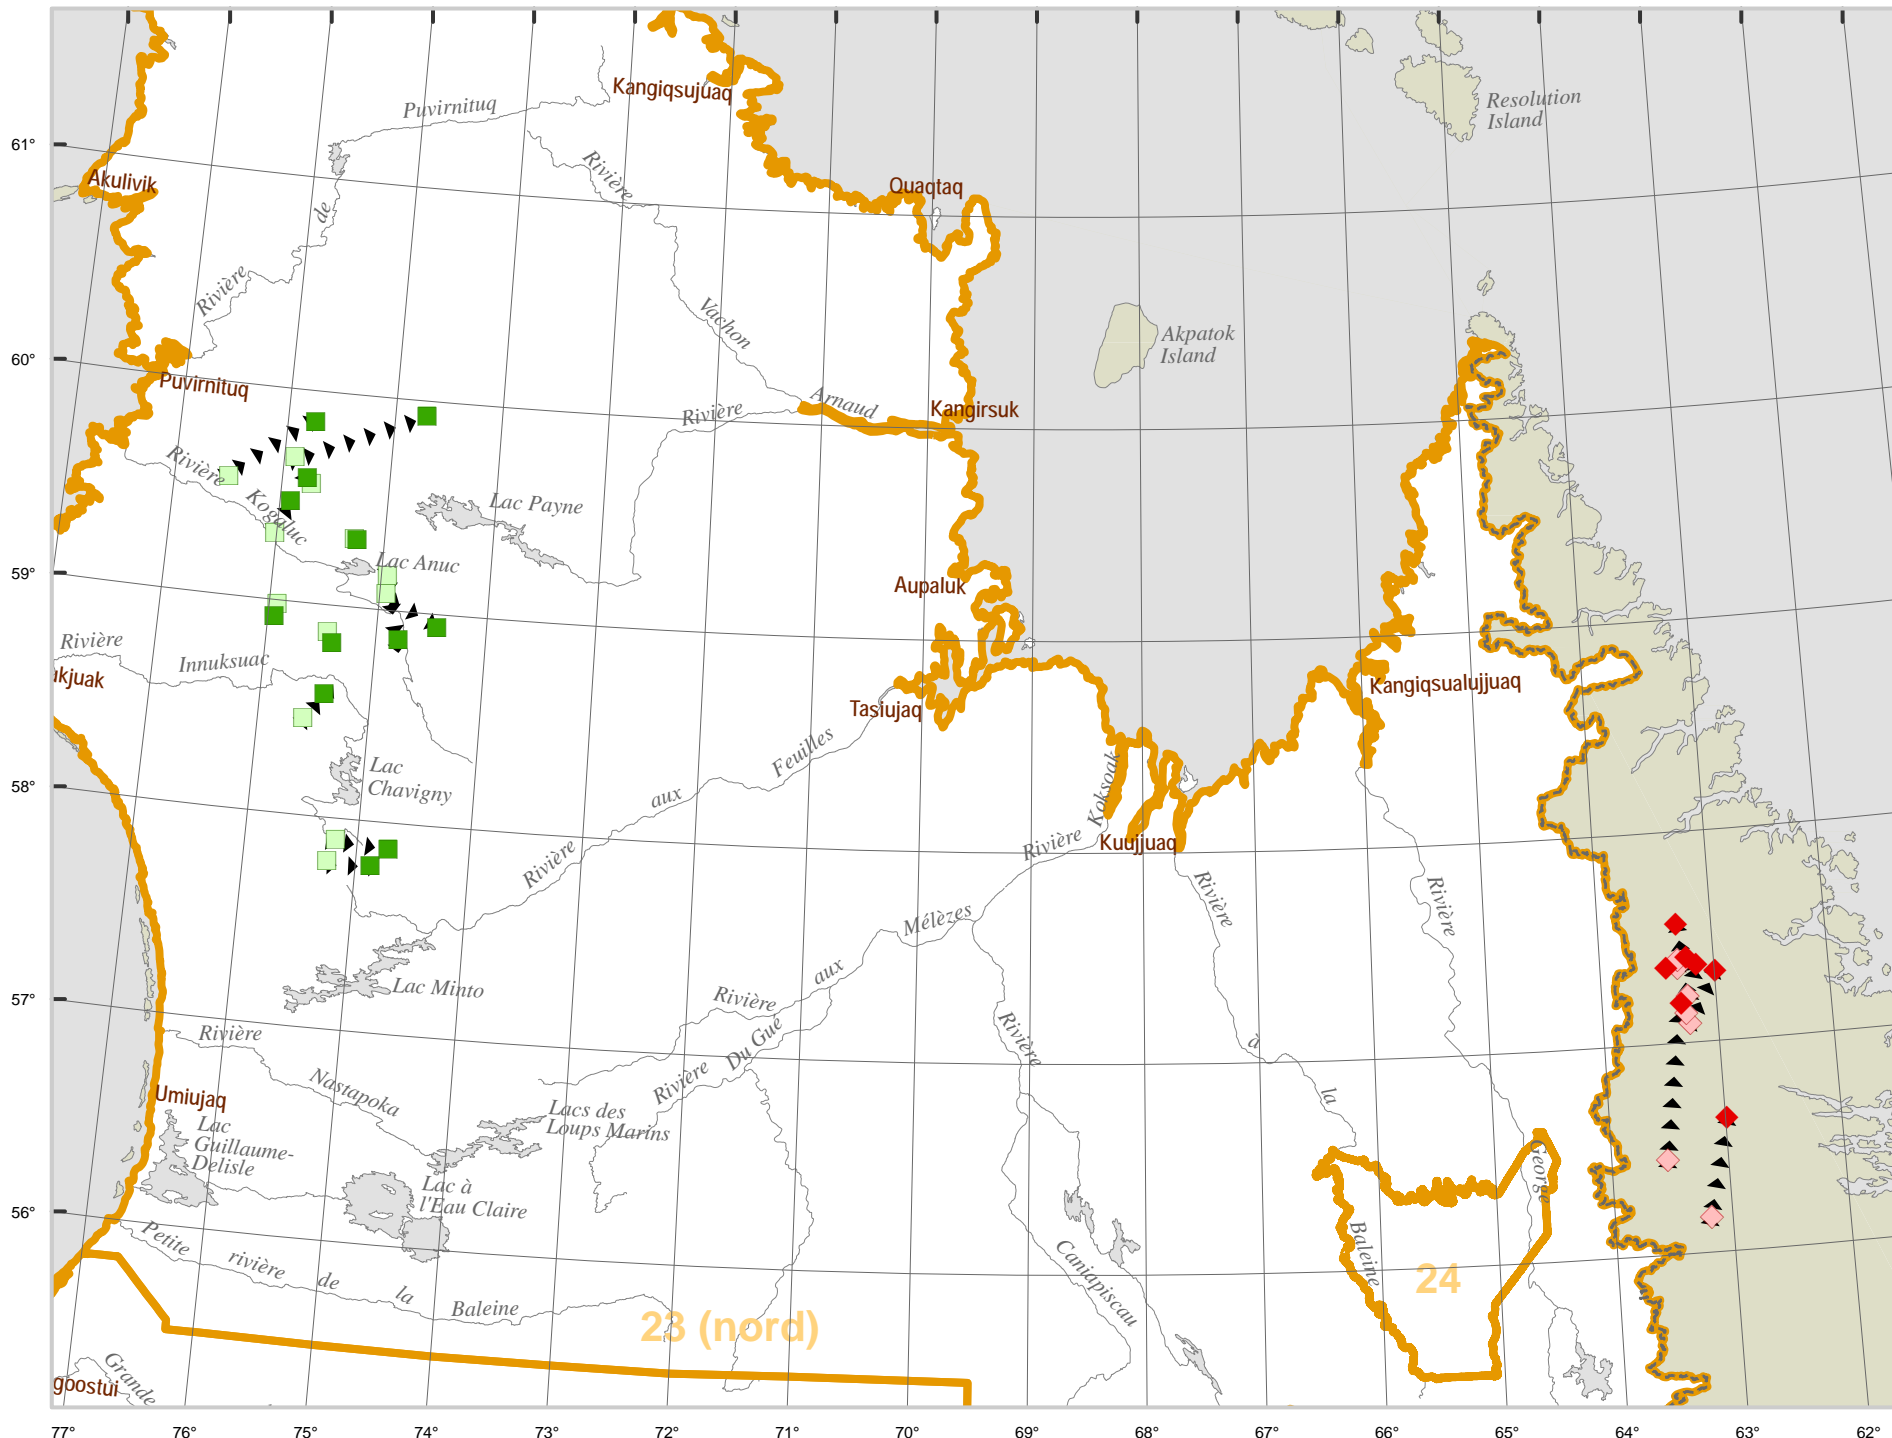

# MONITORING OF CARIBOU MIGRATION BY SATELLITE TELEMETRY

May 10 to May 17, 2010

## Rivière-aux-Feuilles herd

- May 17 location
- May 10 location

## Rivière-George herd

- ◆ May 17 location
- ◆ May 10 location

## Metadata

Map Projection Lambert Conic Projection with two standart parallels (46th and 60th)

0 100 km