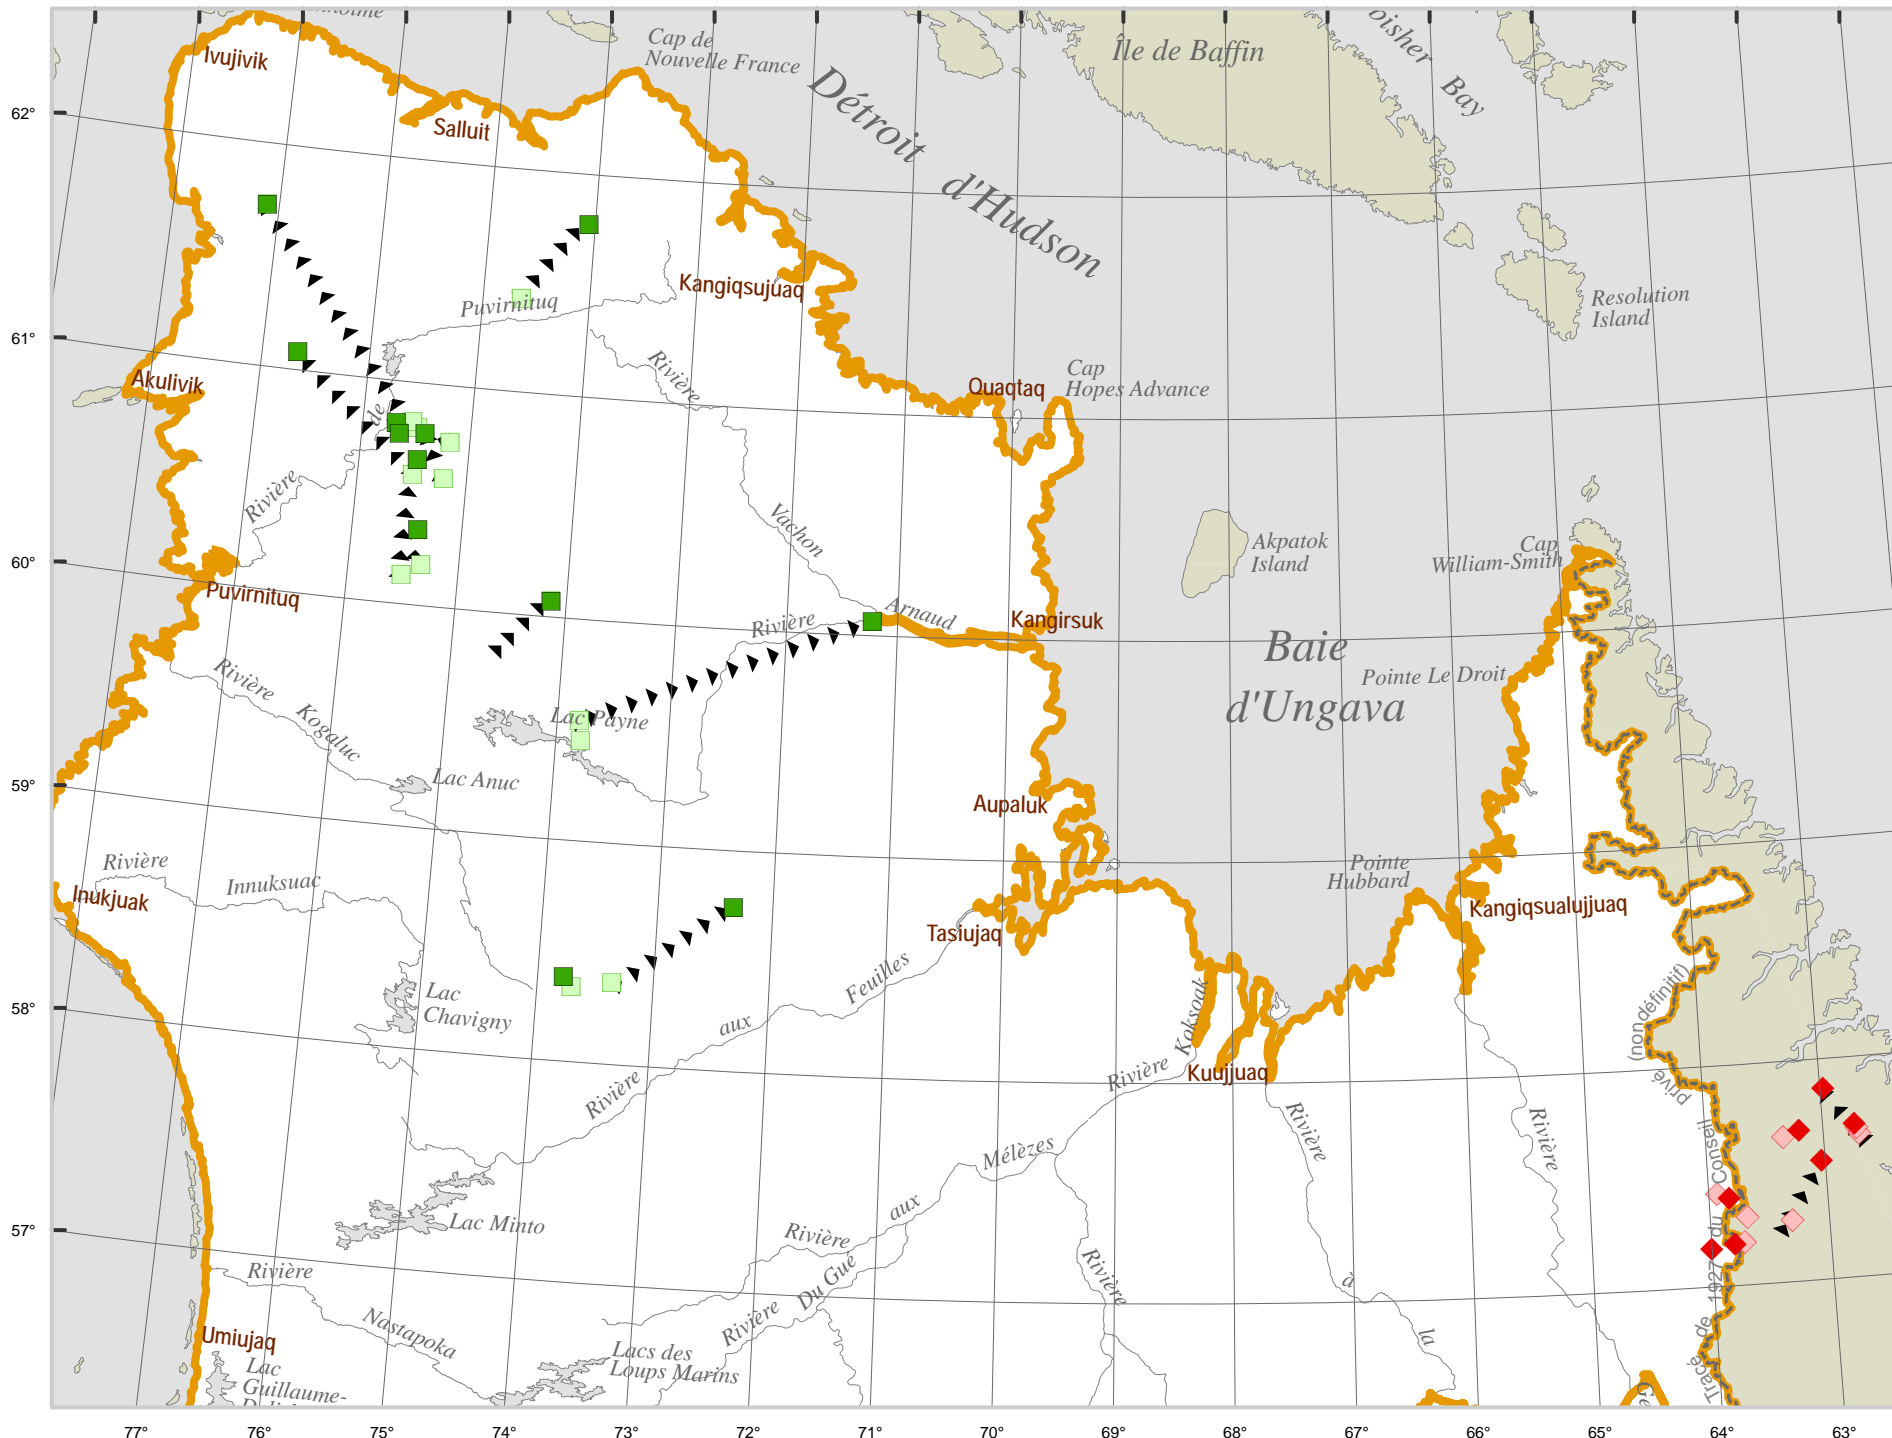

# MONITORING OF CARIBOU MIGRATION BY SATELLITE TELEMETRY

June 07 to June 14, 2010

## Rivière-aux-Feuilles herd

- June 14 location
- June 07 location

## Rivière-George herd

- ◆ June 14 location
- ◇ June 07 location

## Metadata

Map Projection Lambert Conic Projection with two standart parallels (46th and 60th)

0 100 km