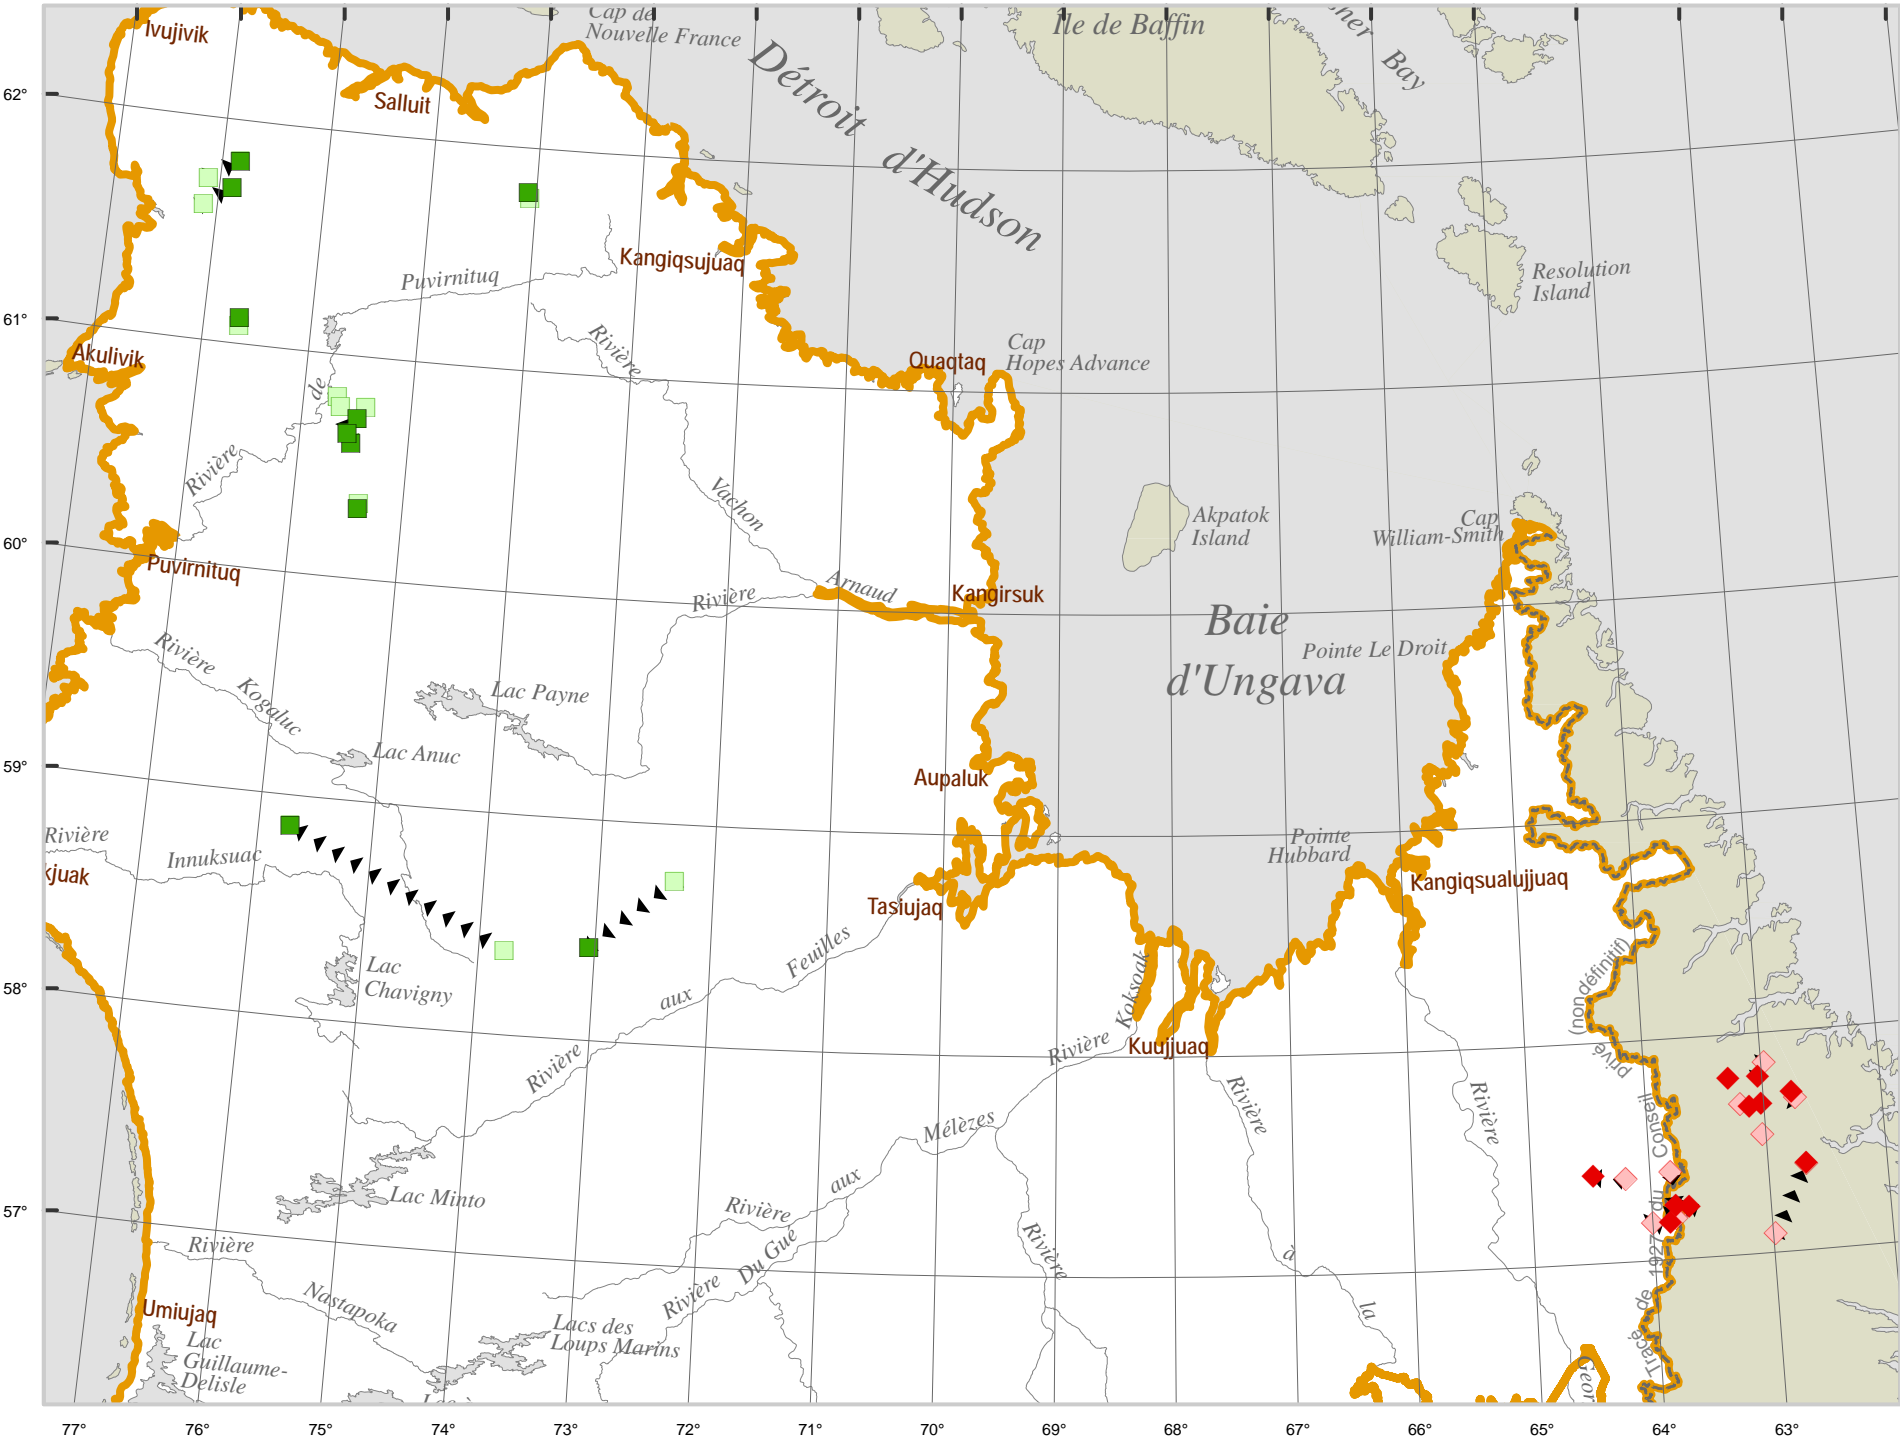

# MONITORING OF CARIBOU MIGRATION BY SATELLITE TELEMETRY

June 14 to June 21, 2010

**Rivière-aux-Feuilles herd**

- June 21 location
- June 14 location

**Rivière-George herd**

- ◆ June 21 location
- ◆ June 14 location

**Others Observations**

- ▶▶▶▶ Movement

**Territorial Divisions**

- Boundary of hunting zones
- - - - Québec - Newfoundland-and-Labrador border (this border is not final)

**Metadata**

Map Projection Lambert Conic Projection with two standart parallels (46th and 60th)

**Realization**

Ministère des Ressources naturelles et de la Faune, Direction de l'expertise du Nord-du-Québec in collaboration with Government of Newfoundland-and-Labrador, Wildlife division.

© Gouvernement du Québec, 2010