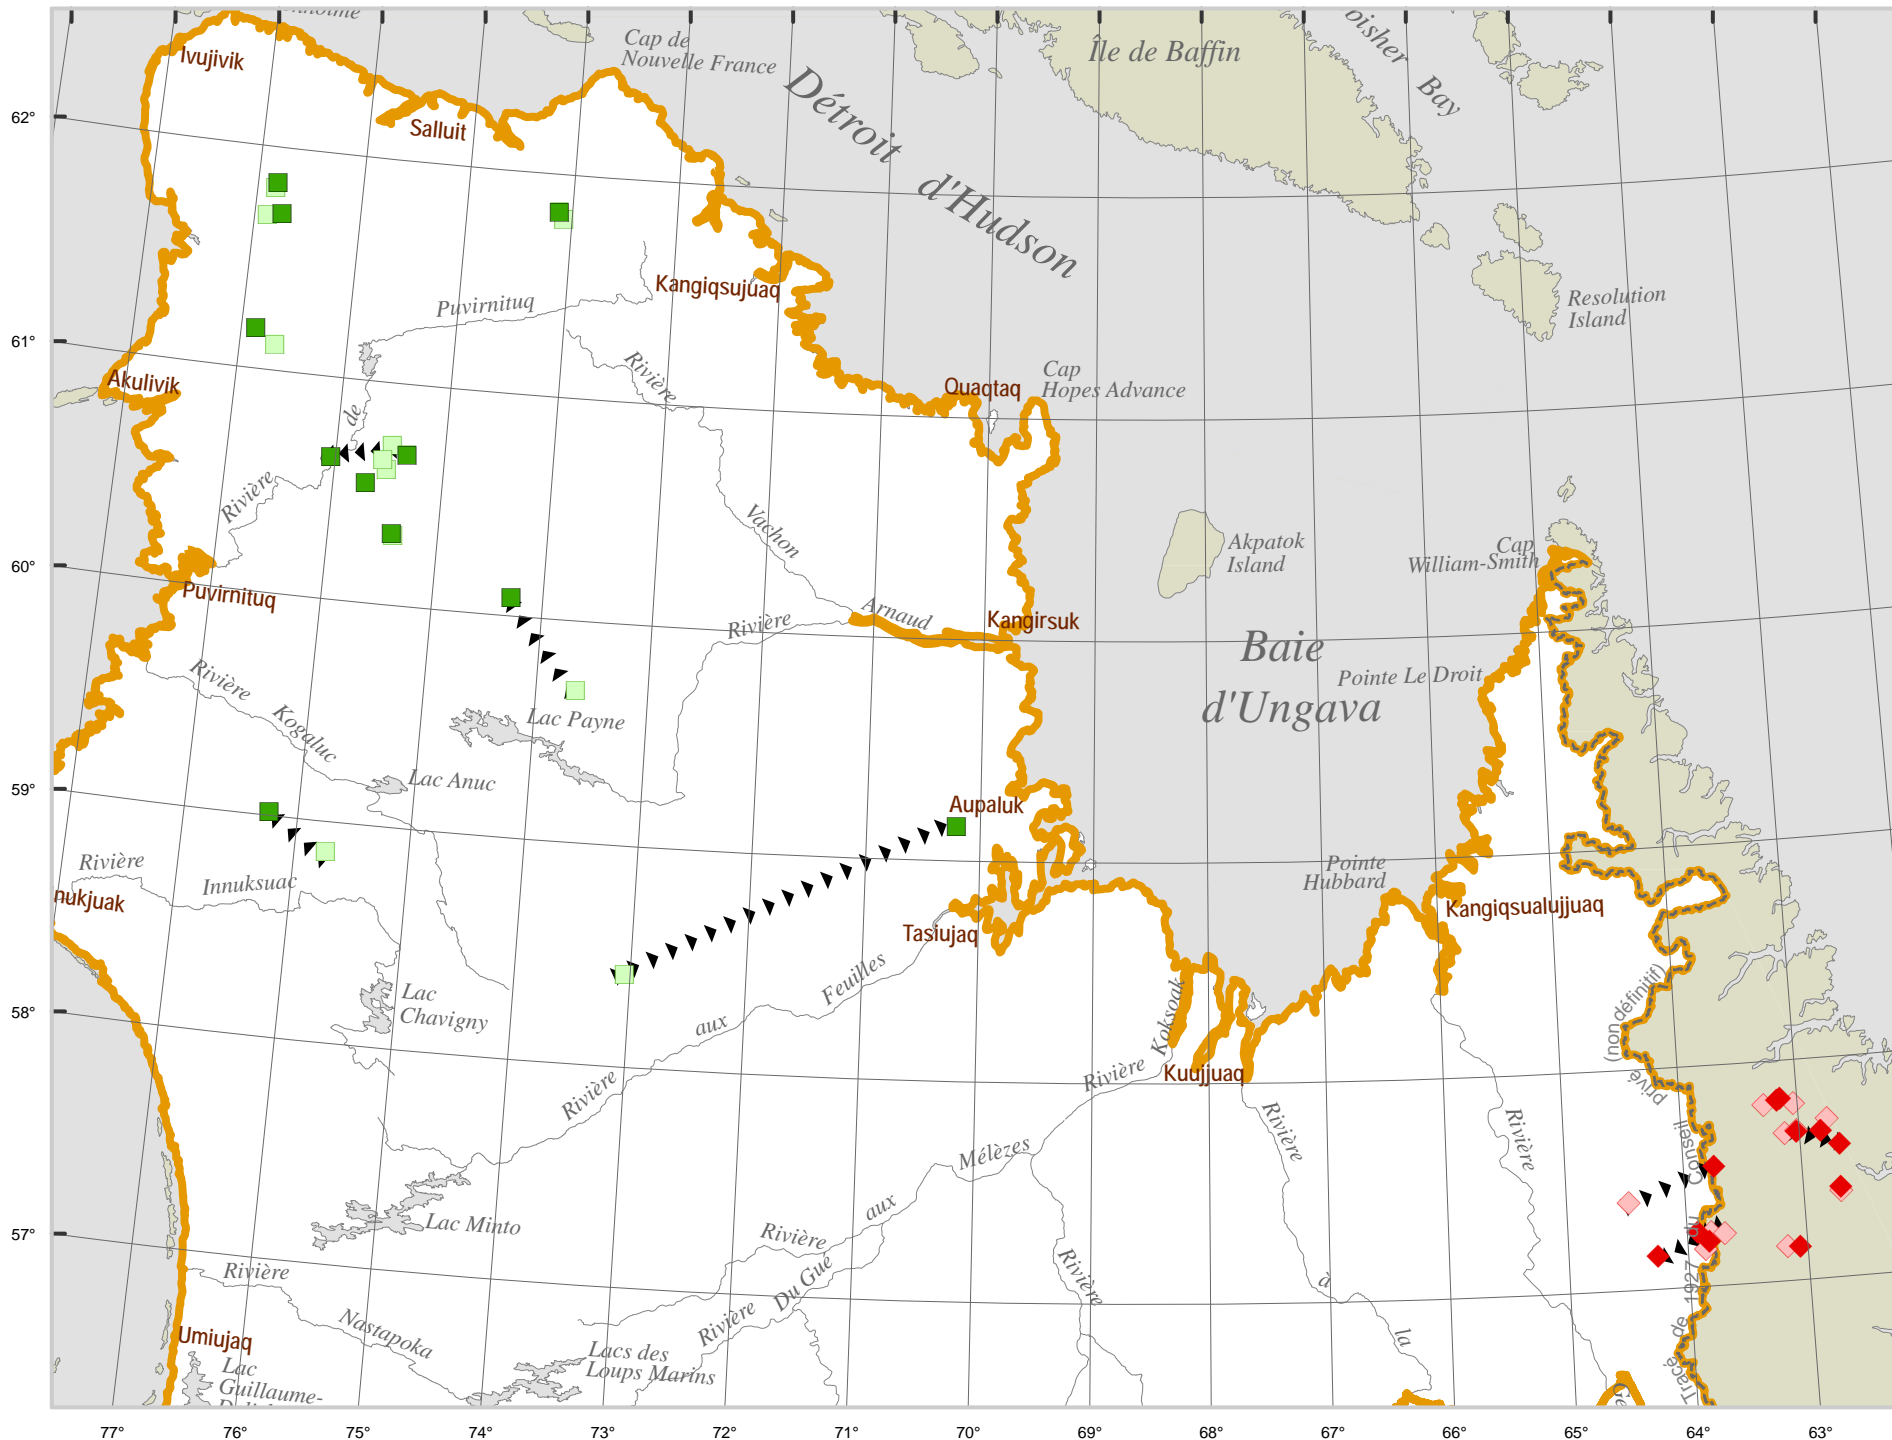

MONITORING OF CARIBOU MIGRATION BY SATELLITE TELEMETRY

June 21 to June 28, 2010

Rivière-aux-Feuilles herd

- June 28 location
- June 21 location

Rivière-George herd

- ◆ June 28 location
- ◆ June 21 location

Others Observations

- ▶▶▶▶ Movement

Territorial Divisions

- Boundary of hunting zones
- - - - Québec - Newfoundland-and-Labrador border (this border is not final)

Metadata

Map Projection Lambert Conic Projection with two standart parallels (46th and 60th)

0 100 km

Realization

Ministère des Ressources naturelles et de la Faune, Direction de l'expertise du Nord-du-Québec in collaboration with Government of Newfoundland-and-Labrador, Wildlife division.

© Gouvernement du Québec, 2010