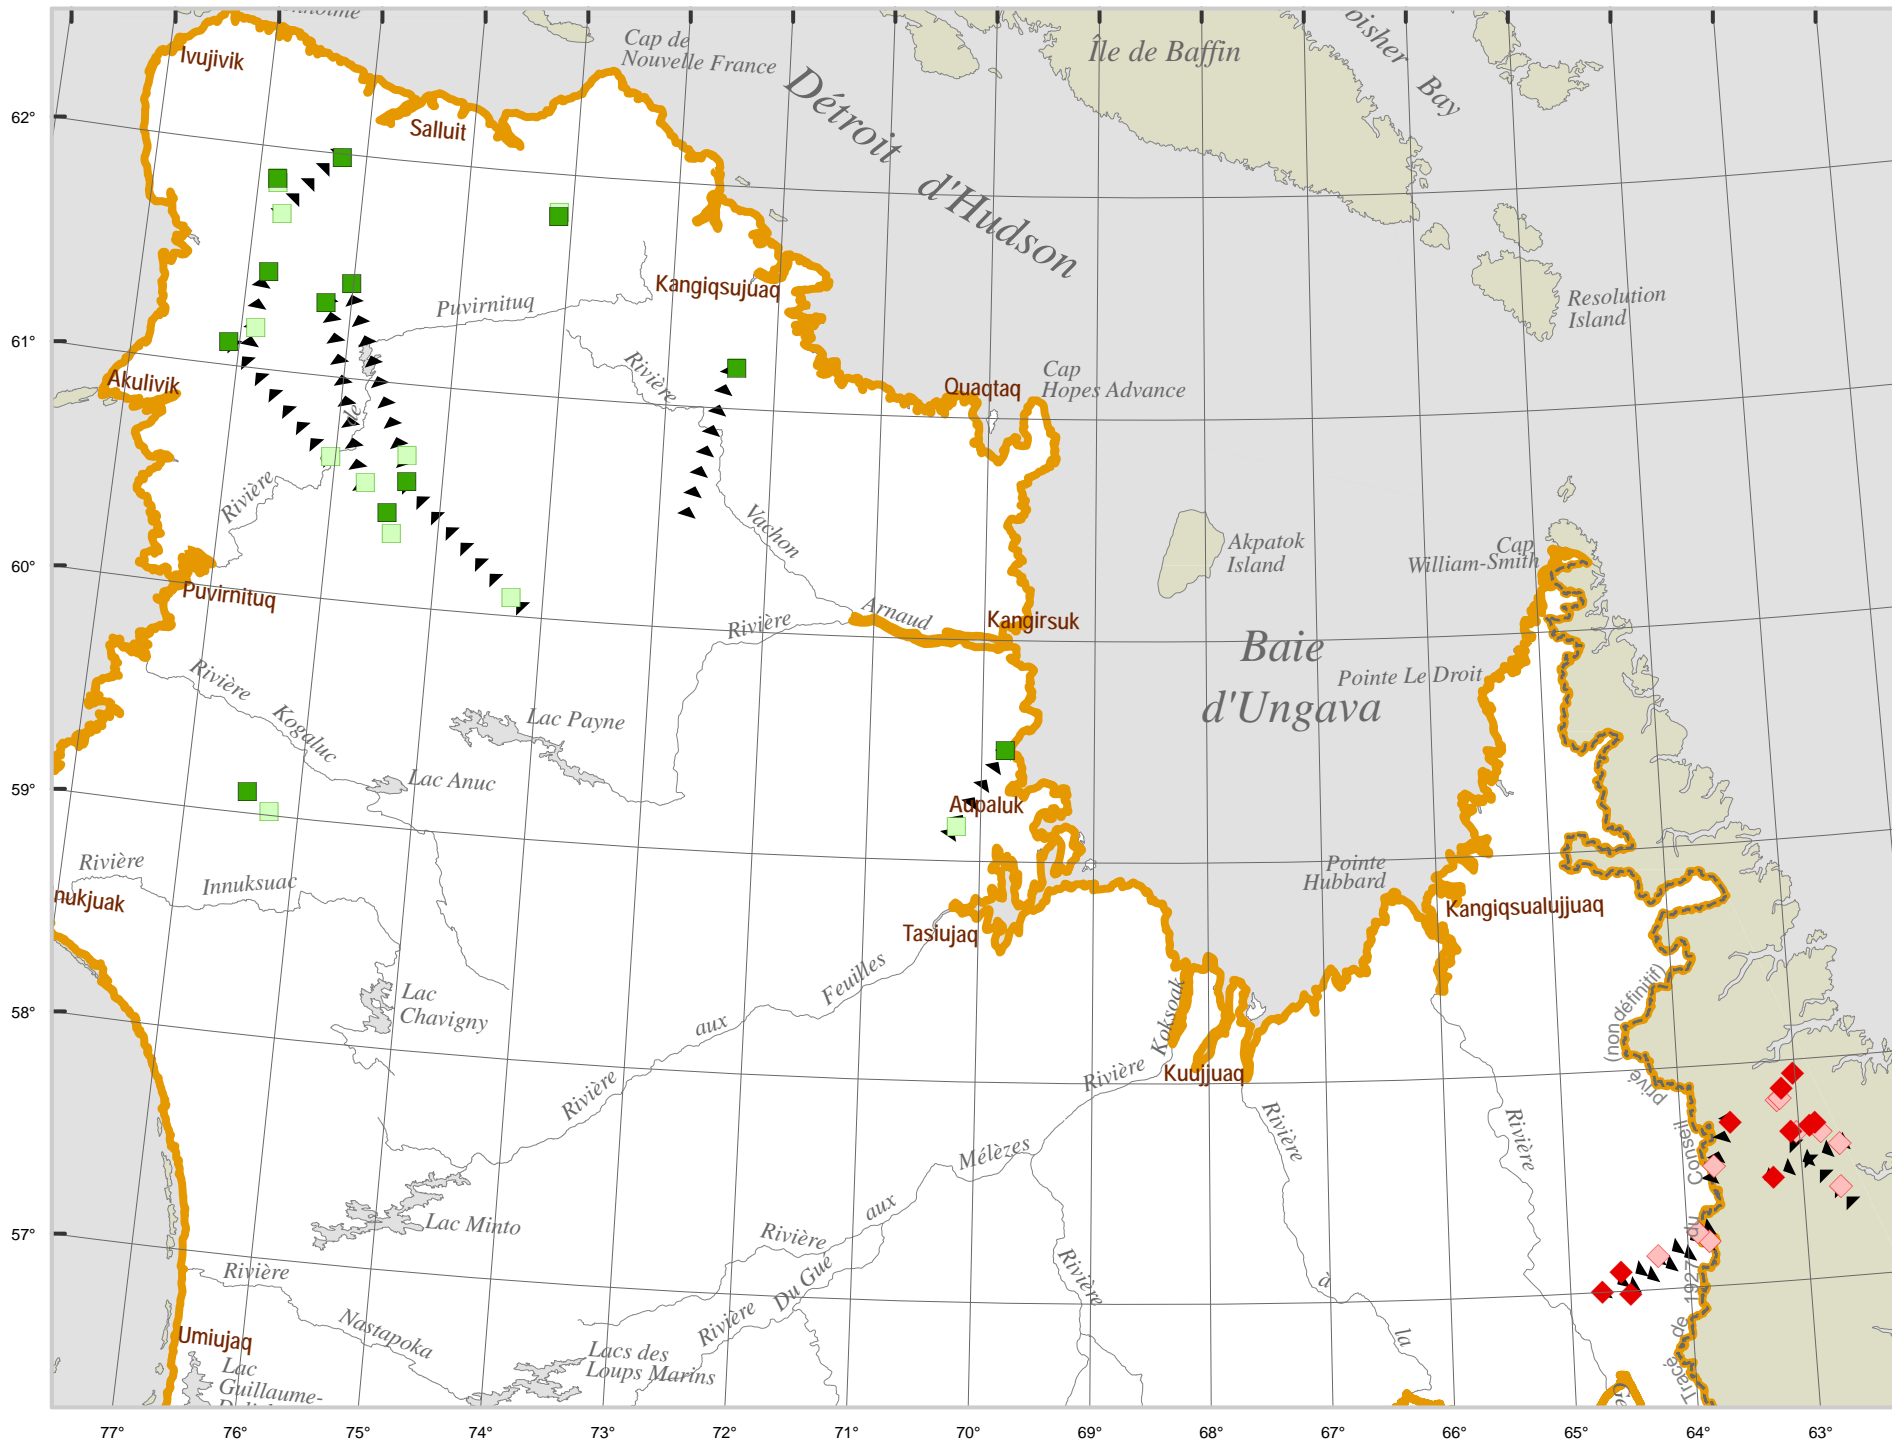

MONITORING OF CARIBOU MIGRATION BY SATELLITE TELEMETRY

June 28 to July 05, 2010

Rivière-aux-Feuilles herd

- July 05 location
- June 28 location

Rivière-George herd

- ◆ July 05 location
- ◇ June 28 location

Others Observations

- ▶▶▶▶ Movement

Territorial Divisions

- Boundary of hunting zones
- - - Québec - Newfoundland-and-Labrador border (this border is not final)

Metadata

Map Projection Lambert Conic Projection with two standart parallels (46th and 60th)

0 100 km

Realization

Ministère des Ressources naturelles et de la Faune, Direction de l'expertise du Nord-du-Québec in collaboration with Government of Newfoundland-and-Labrador, Wildlife division.

© Gouvernement du Québec, 2010