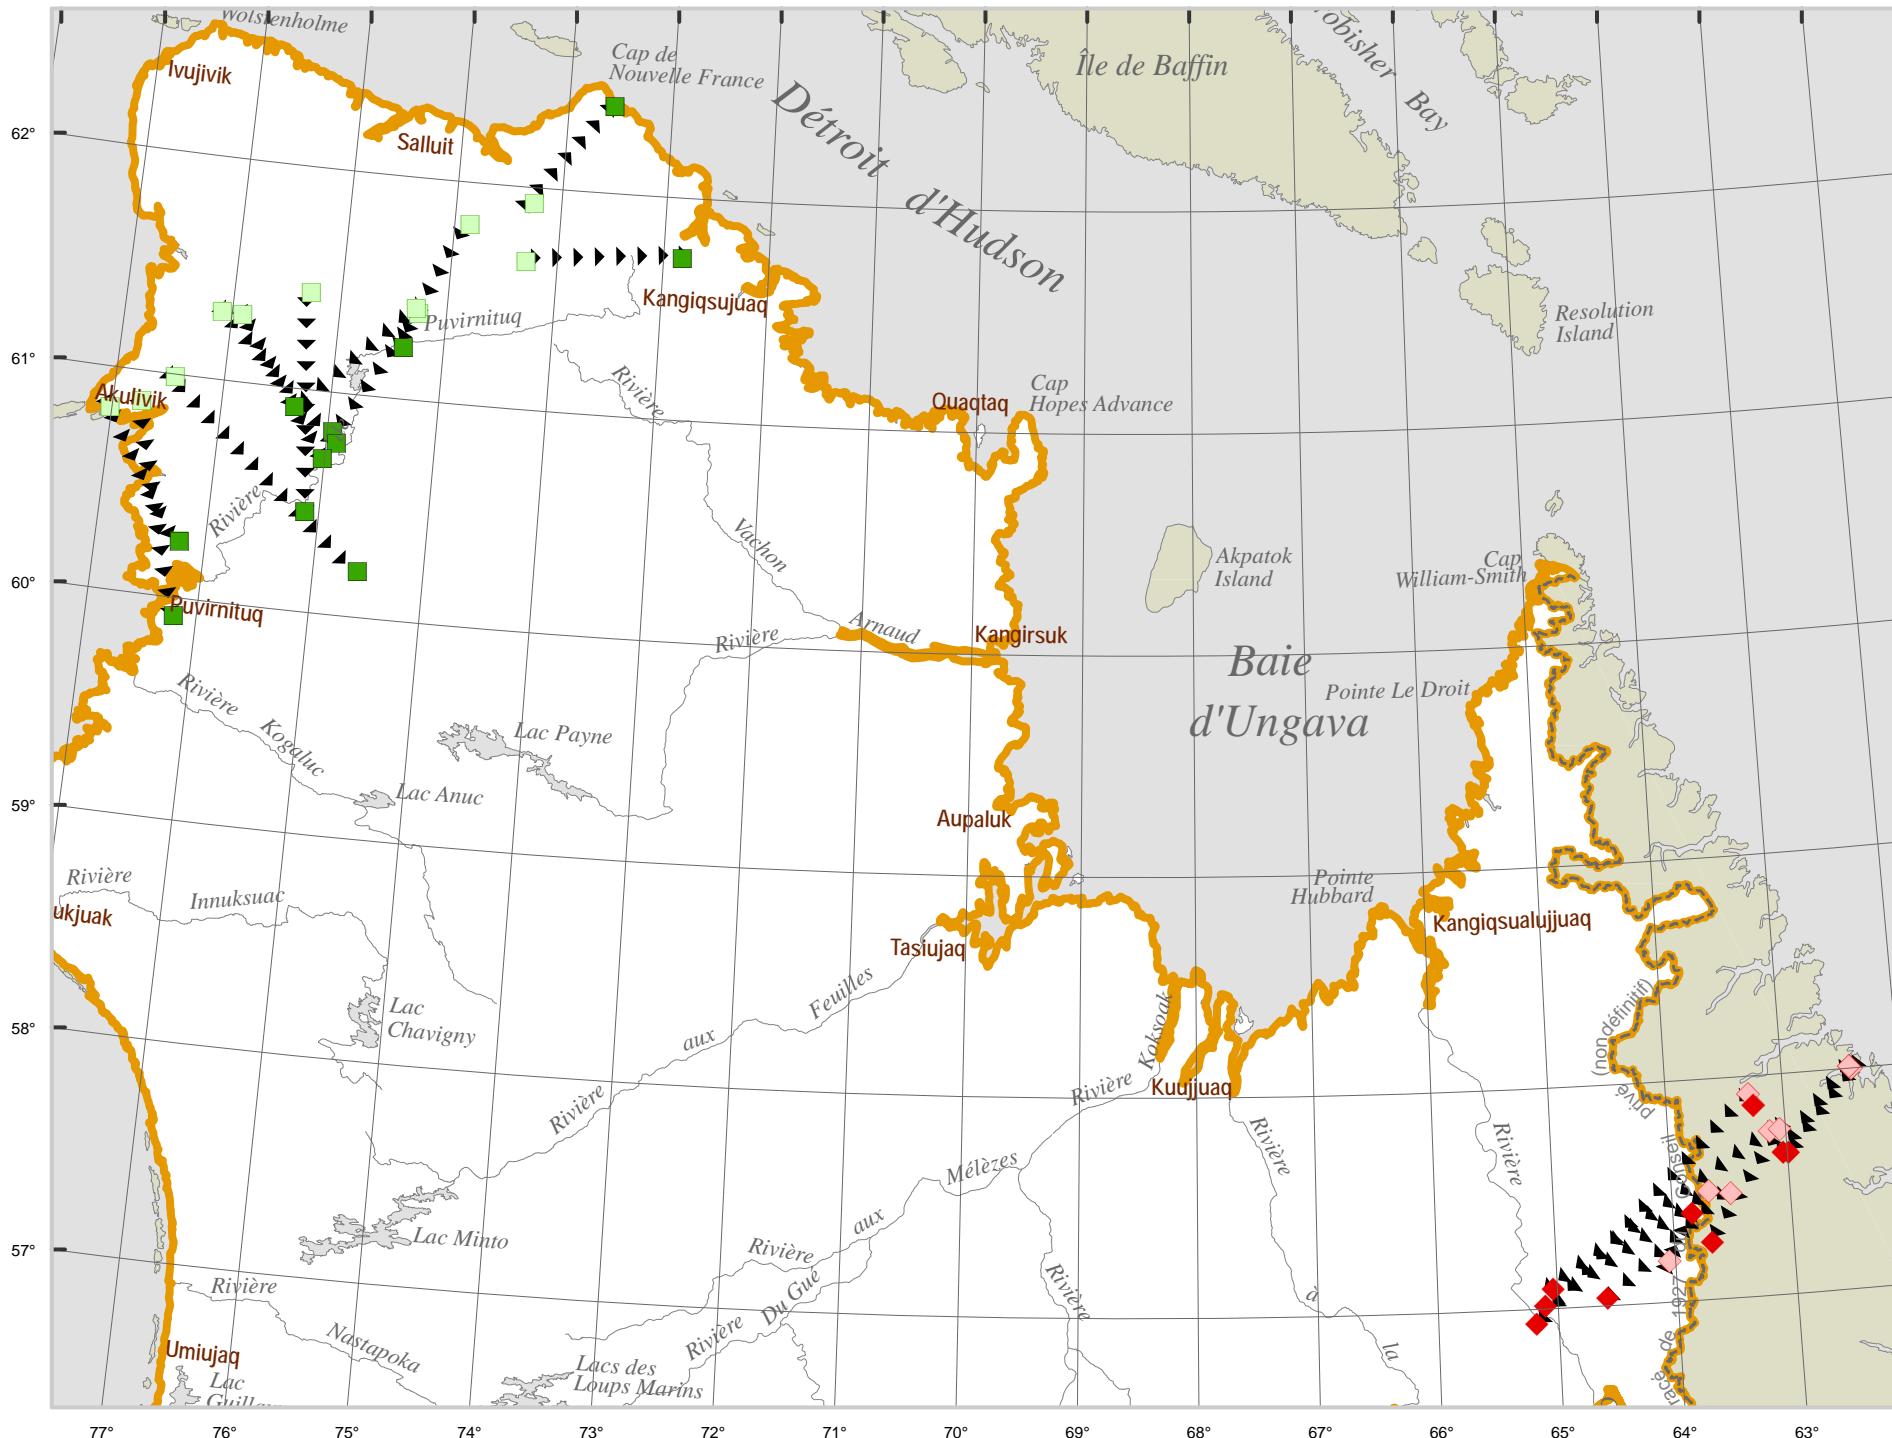

MONITORING OF CARIBOU MIGRATION BY SATELLITE TELEMETRY

July 19 to July 26, 2010

Rivière-aux-Feuilles herd

- July 26 location
- July 19 location

Rivière-George herd

- ◆ July 26 location
- ◇ July 19 location

Others Observations

- ▶▶▶▶ Movement

Territorial Divisions

- Boundary of hunting zones
- - - Québec - Newfoundland-and-Labrador border (this border is not final)

Metadata

Map Projection Lambert Conic Projection with two standart parallels (46th and 60th)

0 100 km

Realization

Ministère des Ressources naturelles et de la Faune, Direction de l'expertise du Nord-du-Québec in collaboration with Government of Newfoundland-and-Labrador, Wildlife division.

© Gouvernement du Québec, 2010