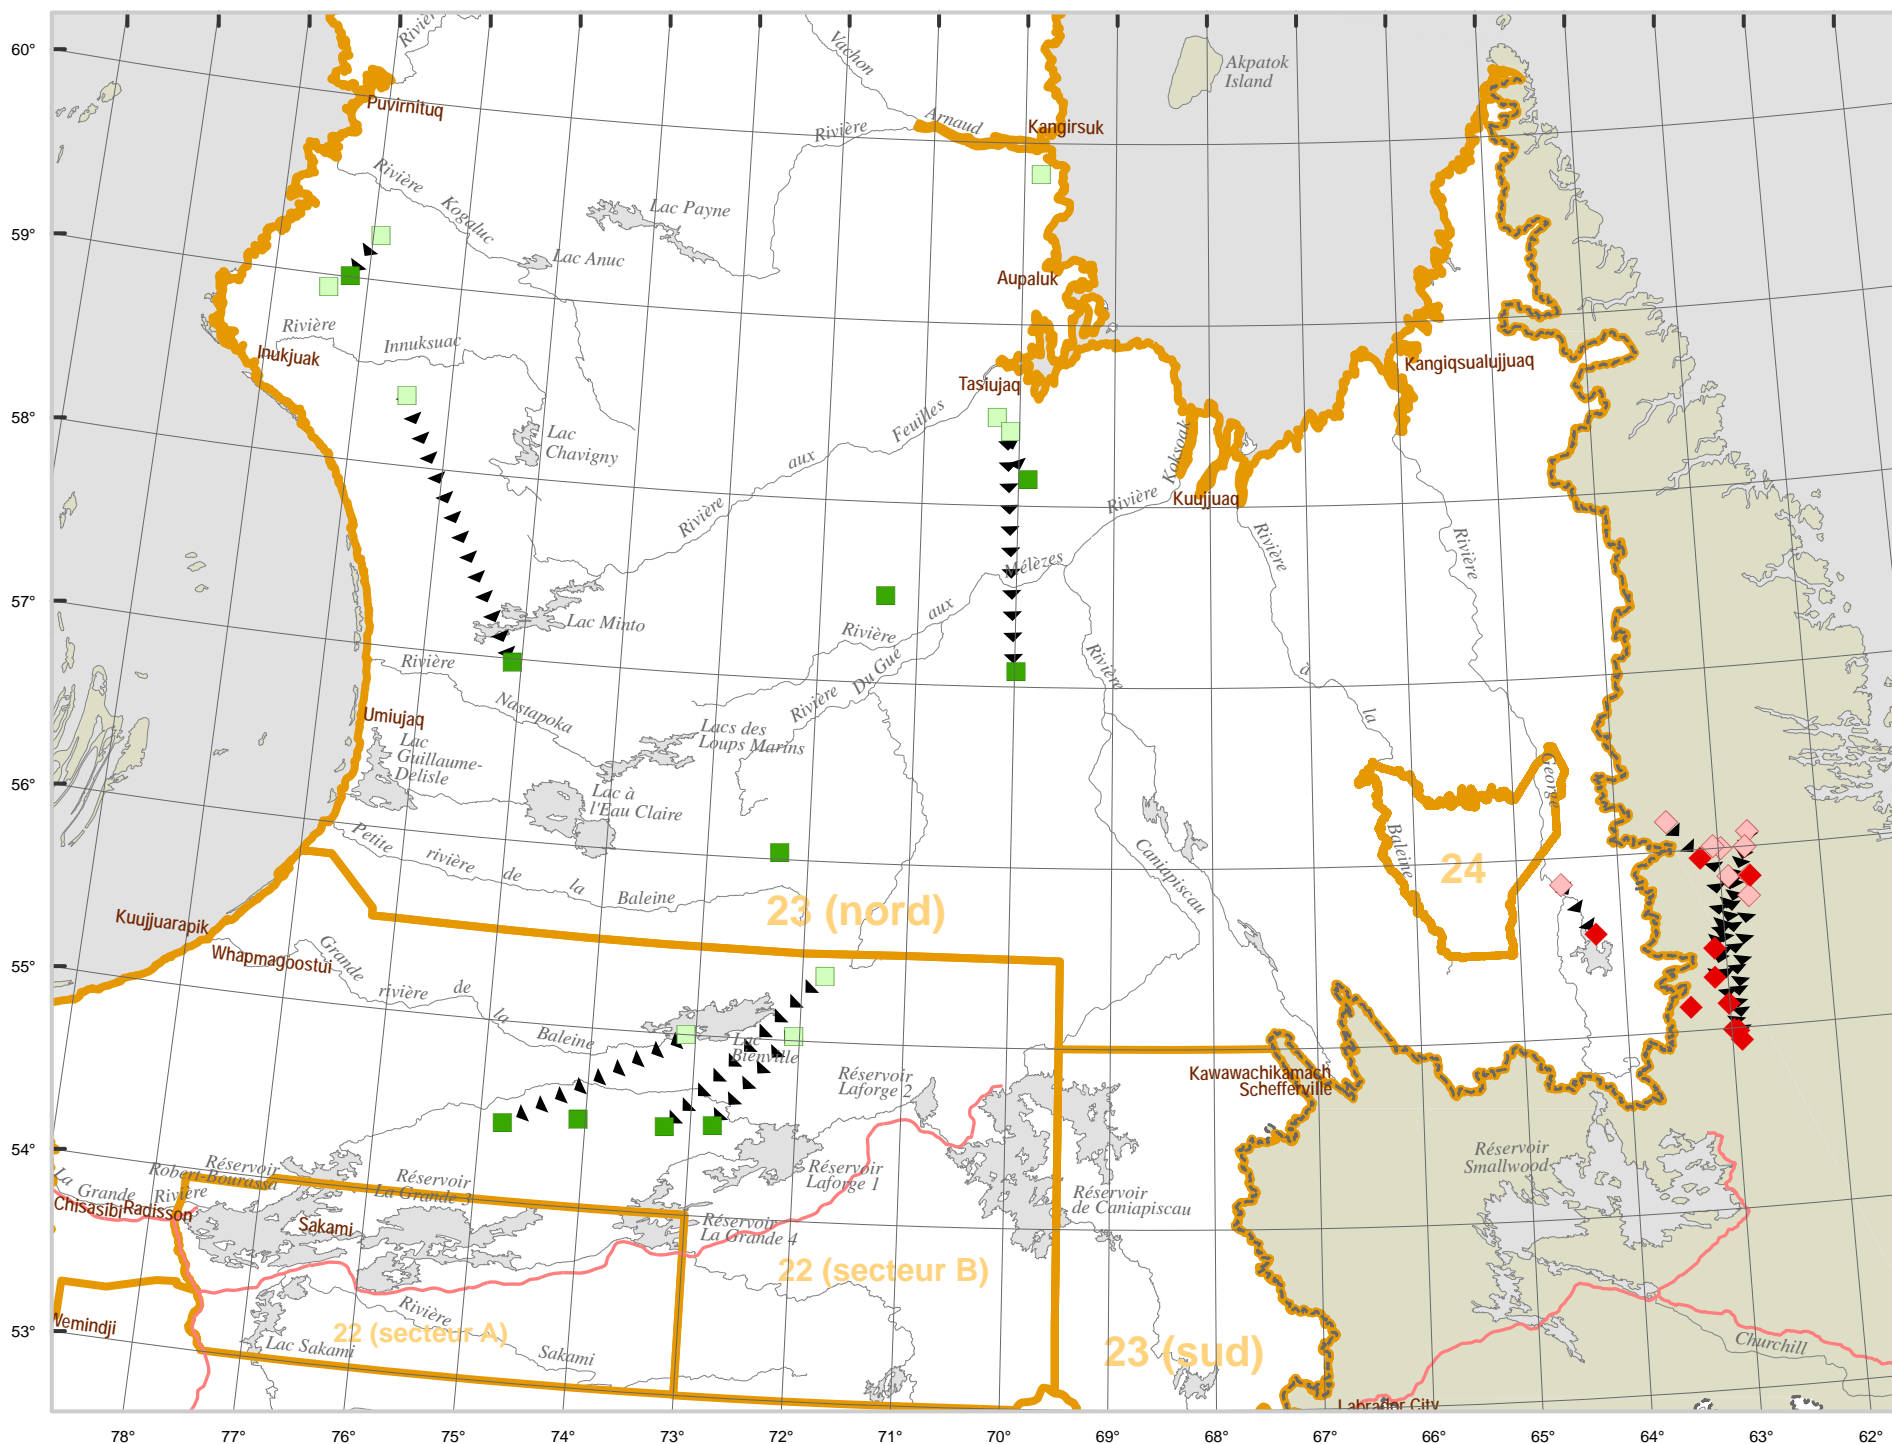

MONITORING OF CARIBOU MIGRATION BY SATELLITE TELEMETRY

November 01 to November 08, 2010

Rivière-aux-Feuilles herd

- November 08 location
- November 01 location

Rivière-George herd

- ◆ November 08 location
- ◆ November 01 location

Others Observations

- ▶▶▶▶ Movement

Territorial Divisions

- Boundary of hunting zones
- Québec - Newfoundland-and-Labrador border (this border is not final)

Metadata

Map Projection Lambert Conic Projection with two standart parallels (46th and 60th)

0 100 km

Realization

Ministère des Ressources naturelles et de la Faune, Direction de l'expertise du Nord-du-Québec in collaboration with Government of Newfoundland-and-Labrador, Wildlife division.

© Gouvernement du Québec, 2010